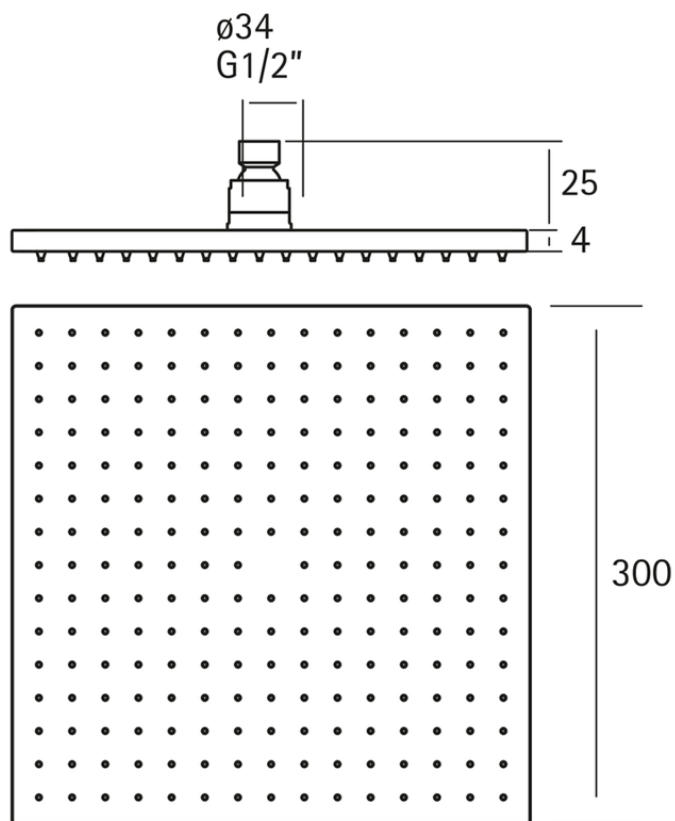

Showerhead XION_DS016450

DS016450

<https://en.cisal.it/showerhead-xion-ds016450>

2026-06-25