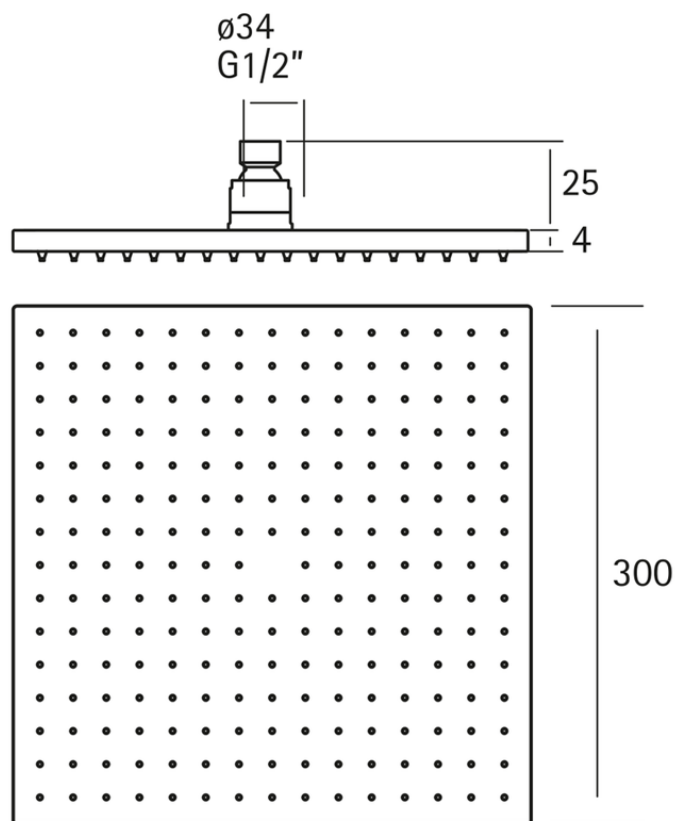

Showerhead XION_DS016450

DS016450

<https://en.cisal.it/showerhead-xion-ds016450>

2026-04-24