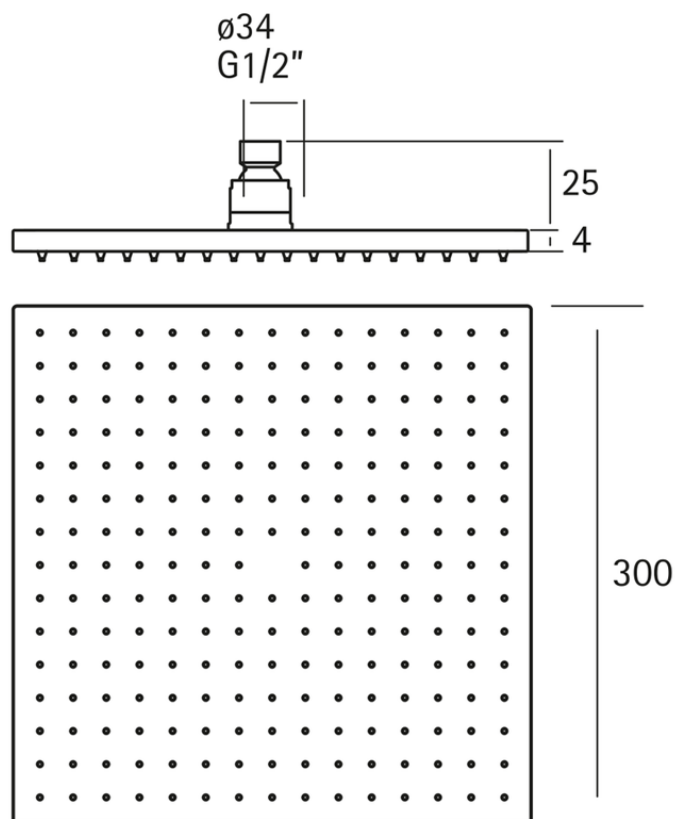

**Showerhead XION\_DS016450**

DS016450

<https://en.cisal.it/showerhead-xion-ds016450>

2026-04-04