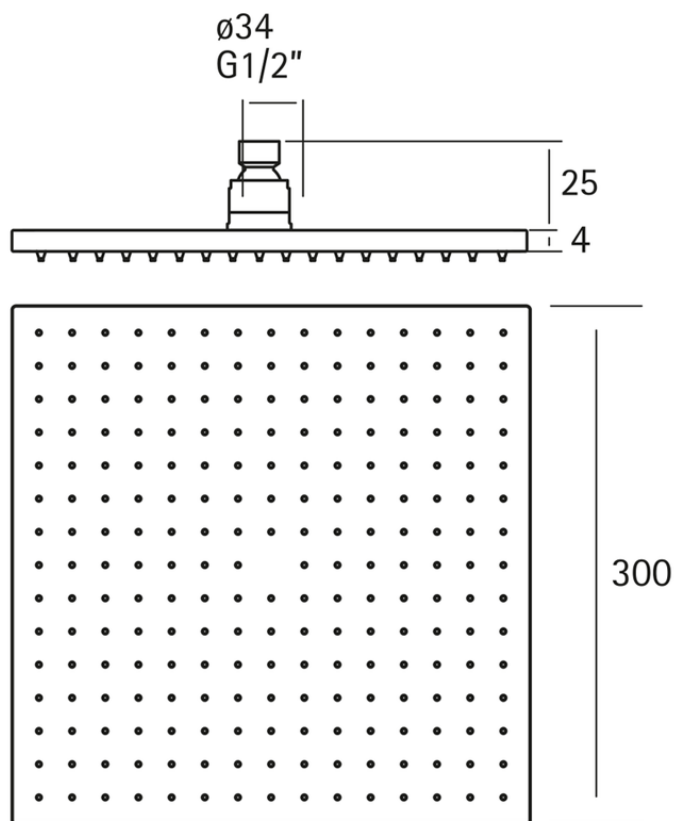

Showerhead XION_DS016450

DS016450

<https://en.cisal.it/showerhead-xion-ds016450>

2026-06-04