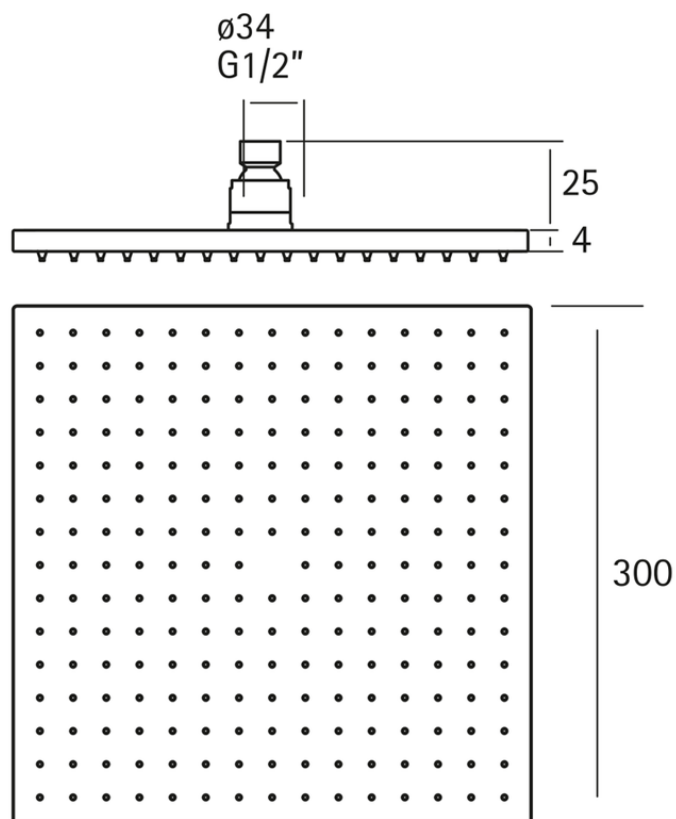

**Showerhead XION\_DS016450**

DS016450

<https://en.cisal.it/showerhead-xion-ds016450>

2026-05-15