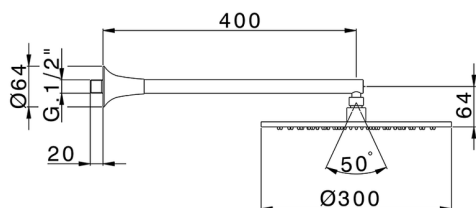

Shower arm with showerhead VITA_VI013190

MODEL **VI013190**

Shower arm with showerhead, 300 mm round showerhead 8 mm thick BRASS, 400 mm shower arm

AVAILABLE FINISHINGS

-  **21** 21 Chrome
-  **2Q** 2Q Black Titanium
-  **40** 40 Matt Black
-  **4Q** 4Q Matt White