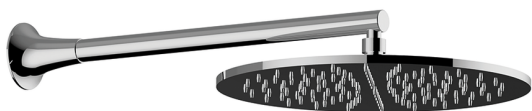

Shower arm with showerhead VITA_VI013190

MODEL **VI013190**

Shower arm with showerhead, 300 mm round showerhead 8 mm thick BRASS, 400 mm shower arm

AVAILABLE FINISHINGS

-  **21** 21 Chrome
-  **2Q** 2Q Black Titanium
-  **40** 40 Matt Black
-  **4Q** 4Q Matt White