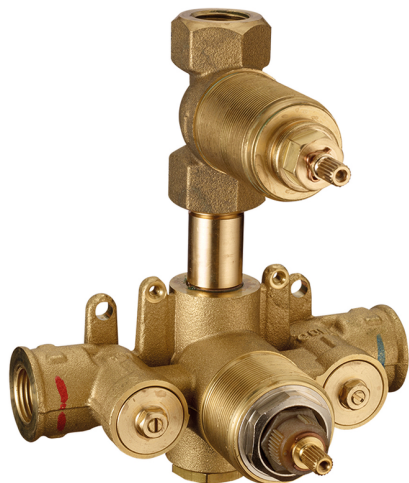

Exposed part for con.thermo.shower mixer 1-outlet HI-RISE_RI009300

MODEL **RI009300**

Exposed part for con.thermo.shower mixer 1-outlet, stop valve, without concealed part, for items ZA009301

AVAILABLE FINISHINGS

Thermostatic

The Cisal thermostatic is your personal water manager, helping you to handle, control and save water and energy.

CHARACTERISTICS

Installation **Concealed**
 Required concealed parts **ZA009301**

Concealed thermostatic shower mixer, 1-outlet CONCEALED_ZA009301

MODEL **ZA009301**

Concealed thermostatic shower mixer,
1-outlet, stopvalve with 1/2" outlet, without trim kit

AVAILABLE FINISHINGS

 **04** 04 Without finishing

CHARACTERISTICS

Concealed **1**
Cartridge Spare Parts **24.04A.PP**

8x20 Plus P Thermostatic Valve

Thermostatic

The Cisal thermostatic is your personal water manager, helping you to handle, control and save water and energy.