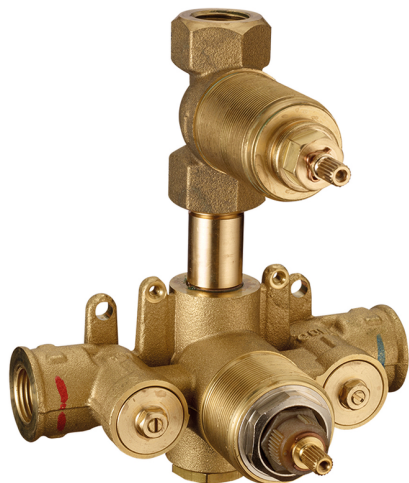

## Exposed part for con.thermo.shower mixer 1-outlet HI-RISE\_RI009300

MODEL **RI009300**

Exposed part for con.thermo.shower mixer  
1-outlet, stop valve, without concealed part, for items  
ZA009301

### Thermostatic

The Cisal thermostatic is your personal water manager, helping you to handle, control and save water and energy.

### CHARACTERISTICS

Installation **Concealed**  
Required concealed parts **ZA009301**

## Concealed thermostatic shower mixer, 1-outlet CONCEALED\_ZA009301

MODEL **ZA009301**

Concealed thermostatic shower mixer,  
1-outlet, stopvalve with 1/2" outlet, without trim kit

AVAILABLE FINISHINGS

 **04** 04 Without finishing