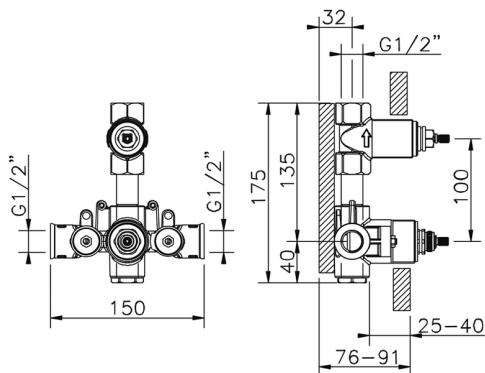

## Concealed thermostatic shower mixer, 1-outlet CONCEALED\_ZA009301

MODEL **ZA009301**

Concealed thermostatic shower mixer,  
1-outlet, stopvalve with 1/2" outlet, without trim kit

AVAILABLE FINISHINGS

 **04** 04 Without finishing

CHARACTERISTICS

Concealed **1**  
Cartridge Spare Parts **24.04A.PP**

**8x20 Plus P Thermostatic Valve**