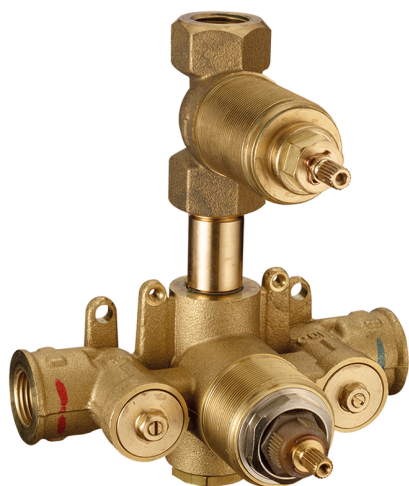

Exposed part for con.thermo.shower mixer 1-outlet HI-RISE_RI009300

MODEL **RI009300**

Exposed part for con.thermo.shower mixer 1-outlet, stop valve, without concealed part, for items ZA009301

AVAILABLE FINISHINGS

Thermostatic

The Cisal thermostatic is your personal water manager, helping you to handle, control and save water and energy.

CHARACTERISTICS

Installation **Concealed**
 Required concealed parts **ZA009301**

Concealed thermostatic shower mixer, 1-outlet CONCEALED_ZA009301

MODEL **ZA009301**

Concealed thermostatic shower mixer,
1-outlet, stopvalve with 1/2" outlet, without trim kit

AVAILABLE FINISHINGS

 **04** 04 Without finishing

CHARACTERISTICS

Concealed **1**
Cartridge Spare Parts **24.04A.PP**

8x20 Plus P Thermostatic Valve

Thermostatic

The Cisal thermostatic is your personal water manager, helping you to handle, control and save water and energy.