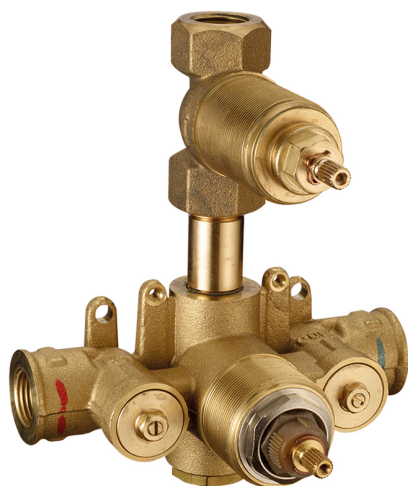

Exposed part for con.thermo.shower mixer 1-outlet HI-RISE_RI009300

MODEL **RI009300**

Exposed part for con.thermo.shower mixer 1-outlet, stop valve, without concealed part, for items ZA009301

AVAILABLE FINISHINGS

Thermostatic

The Cisal thermostatic is your personal water manager, helping you to handle, control and save water and energy.

CHARACTERISTICS

Installation **Concealed**
 Required concealed parts **ZA009301**

Concealed thermostatic shower mixer, 1-outlet CONCEALED_ZA009301

MODEL **ZA009301**

Concealed thermostatic shower mixer,
1-outlet, stopvalve with 1/2" outlet, without trim kit

AVAILABLE FINISHINGS

 **04** 04 Without finishing

CHARACTERISTICS

Concealed **1**
Cartridge Spare Parts **24.04A.PP**

8x20 Plus P Thermostatic Valve

Thermostatic

The Cisal thermostatic is your personal water manager, helping you to handle, control and save water and energy.