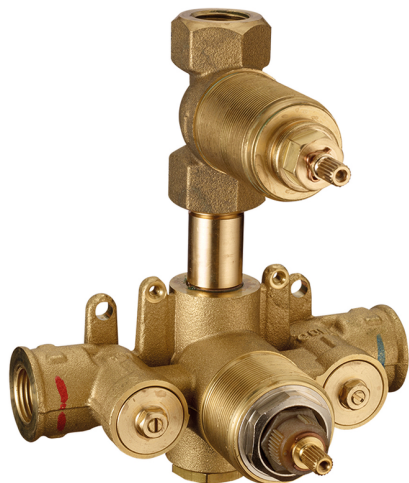

## Exposed part for con.thermo.shower mixer 1-outlet HI-RISE\_RI009300

MODEL **RI009300**

Exposed part for con.thermo.shower mixer 1-outlet, stop valve, without concealed part, for items ZA009301

### Thermostatic

The Cisal thermostatic is your personal water manager, helping you to handle, control and save water and energy.

### CHARACTERISTICS

Installation **Concealed**  
 Required concealed parts **ZA009301**

## Concealed thermostatic shower mixer, 1-outlet CONCEALED\_ZA009301

MODEL **ZA009301**

Concealed thermostatic shower mixer,  
1-outlet, stopvalve with 1/2" outlet, without trim kit

AVAILABLE FINISHINGS

 **04** 04 Without finishing