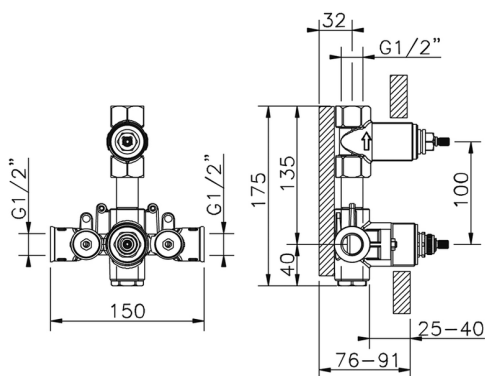

## Concealed thermostatic shower mixer, 1-outlet CONCEALED\_ZA009301

MODEL **ZA009301**

Concealed thermostatic shower mixer,  
1-outlet, stopvalve with 1/2" outlet, without trim kit

AVAILABLE FINISHINGS

 **04** 04 Without finishing

CHARACTERISTICS

Concealed **1**  
Cartridge Spare Parts **24.04A.PP**

**8x20 Plus P Thermostatic Valve**