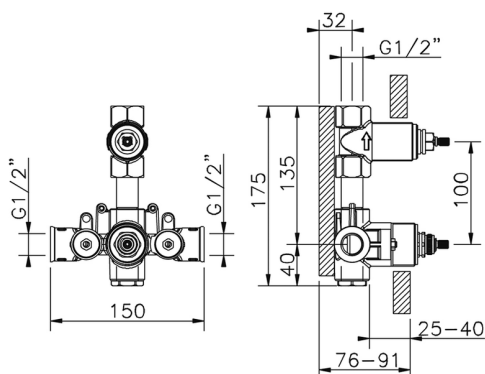

Thermostatic

The Cisal thermostatic is your personal water manager, helping you to handle, control and save water and energy.

2026-04-04