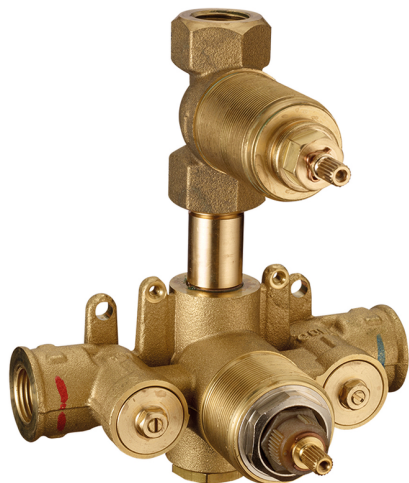

Exposed part for con.thermo.shower mixer 1-outlet HI-RISE_RI009300

MODEL **RI009300**

Exposed part for con.thermo.shower mixer 1-outlet, stop valve, without concealed part, for items ZA009301

AVAILABLE FINISHINGS

Thermostatic

The Cisal thermostatic is your personal water manager, helping you to handle, control and save water and energy.

CHARACTERISTICS

Installation **Concealed**
 Required concealed parts **ZA009301**

Concealed thermostatic shower mixer, 1-outlet CONCEALED_ZA009301

MODEL **ZA009301**

Concealed thermostatic shower mixer,
1-outlet, stopvalve with 1/2" outlet, without trim kit

AVAILABLE FINISHINGS

04 04 Without finishing

CHARACTERISTICS

Concealed **1**
Cartridge Spare Parts **24.04A.PP**

8x20 Plus P Thermostatic Valve

Thermostatic

The Cisal thermostatic is your personal water manager, helping you to handle, control and save water and energy.