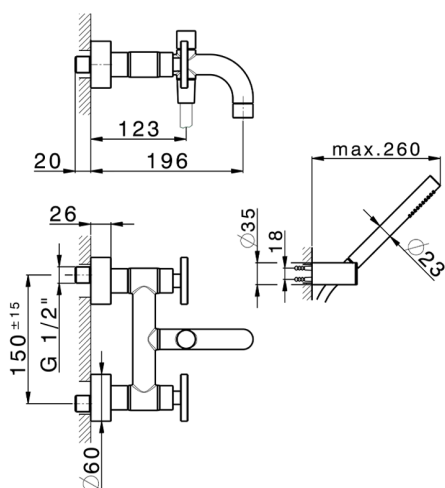

Bath mixer, with full equipment GRACE_MN000120

MODEL **MN000120**

Bath mixer, with full equipment, wall mounted adjustable handshower bracket, 22,5 mm Brass One Spray handshower, 150 cm SUPREME smooth flexible hose

AVAILABLE FINISHINGS

- **21** 21 Chrome
- **2F** 2F Brushed Nickel
- **2W** 2W Brushed Gold
- **5H** 5H Dark Brass Brushed
- **5L** 5L Brushed Black Titanium
- **6T** 6T Chrome/Matt Black

CHARACTERISTICS

2024-12-31