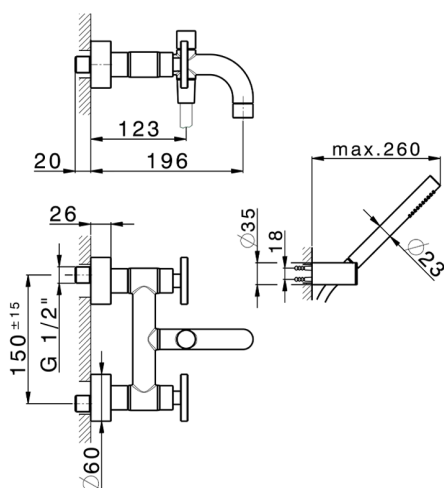

Bath mixer, with full equipment GRACE_MN000120

MODEL **MN000120**

Bath mixer, with full equipment, wall mounted adjustable handshower bracket, 22,5 mm Brass One Spray handshower, 150 cm SUPREME smooth flexible hose

AVAILABLE FINISHINGS

- **21** 21 Chrome
- **2F** 2F Brushed Nickel
- **2W** 2W Brushed Gold
- **5H** 5H Dark Brass Brushed
- **5L** 5L Brushed Black Titanium
- **6T** 6T Chrome/Matt Black

CHARACTERISTICS

2024-12-21