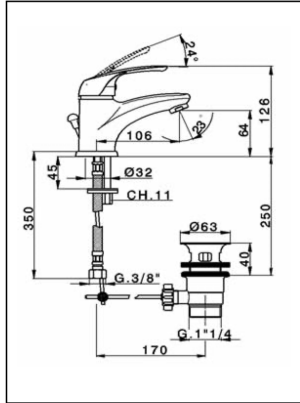

Single lever washbasin mixer FLASH_FL000512

cisal

FL 00051 2

NR.	DESCRIZIONE DESCRIPTION BESCHREIBUNG DESCRIPTION	N.CODICE CODE NO. WERSKNR. NR.CODE	NR.	DESCRIZIONE DESCRIPTION BESCHREIBUNG DESCRIPTION	N.CODICE CODE NO. WERSKNR. NR.CODE	NR.	DESCRIZIONE DESCRIPTION BESCHREIBUNG DESCRIPTION	N.CODICE CODE NO. WERSKNR. NR.CODE
1	Leva monoc.FL Lever "FL" Hebel "FL" Levier "FL"	zz940780	5-1	Cartuccia per aeratore M. 24x1 Mousseur cartridge M.24x1 Kart. f/Perlator M.24x1 Cartouche x mousseur M.24x1	ZZ926950	9	Astina scarico completa Ø4 Rod Ø4 Zugstange Ø4 Tige Ø4	ZZ940730
1-1	Grano punta coppa inox M.5x6 Screw-stainless steel M.5x6 Madenschraube M.5x6 Vis speciale inox M.5x6	zz940630	6	Scarico automatico 1" 1/4 sabbiato Pop-up waste 1" 1/4 Ablaufgarnitur 1" 1/4 Vidage automat. 1"1/4	ZZ929600	9-1	Morsetto astina scarico automatico Connection for pop-up rod Gelenkstück f/Zugstange Jonction x tige vidage	ZZ933430
1-2	Piacchetta per leva Cap for lever Abdeckkappe f/Hebel Plaquette levier	zz927100	6-1	Tappo completo scarico aut. 1" 1/4 Plug for pop-up waste 1" 1/4 Stopfen f/Ablaufg. kpl 1" 1/4 Bonde - vidage 1"1/4	ZZ929250	10	Tappino portacatenella Plug for chain Stopfen f/Kettenhalter Bonde pour chaînette	ZZ927170
2	Copricartuccia senza ideogrammi Escutcheon cartridge without ideogram Abdeckkappe ohne Ideogramm Couvre-cartouche sans ideogramme Calotta bloccaggio cartuccia	zz940650	7	Piletta per scarico automatico 1" 1/4 Waste for bath drain 1" 1/4 Ablauf f/Ablaufgarnitur 1" 1/4 Crépine pour vidage 1" 1/4	ZZ929240	11	Morsetto mono foro "SU" con O.R. Tube with O.R. "SU" Anschlussrohr mit O.R. "SU" Tube "SU" avec O.R.	ZZ928380
3	Nut for mixing valve Mutter f/kartusche Ecrou pour cartouche	ZZ940660	7-1	Set installazione monoc.monoforo Guarnizione fibra 3/8" Gasket rubber 3/8" Fiberdichtung 3/8" Joint en fibre 3/8"	ZZ940690	12	Basetta per monocomando Assembling ring for single lever mixer Basis fuer Einhebelmischer Bague pour mitigeur	ZA006040
4	Cartuccia monocomando Mixing valve Kartusche Cartouche mitigeurs	ZZ940340	8	Aeratore M.24x1 IA Mousseur M.24x1 IA Perlator M.24x1 IA Mousseur M.24x1 IA	ZZ928420			

FL000512

<https://en.cisal.it/single-lever-washbasin-mixer-flash-fl000512>

2024-12-22