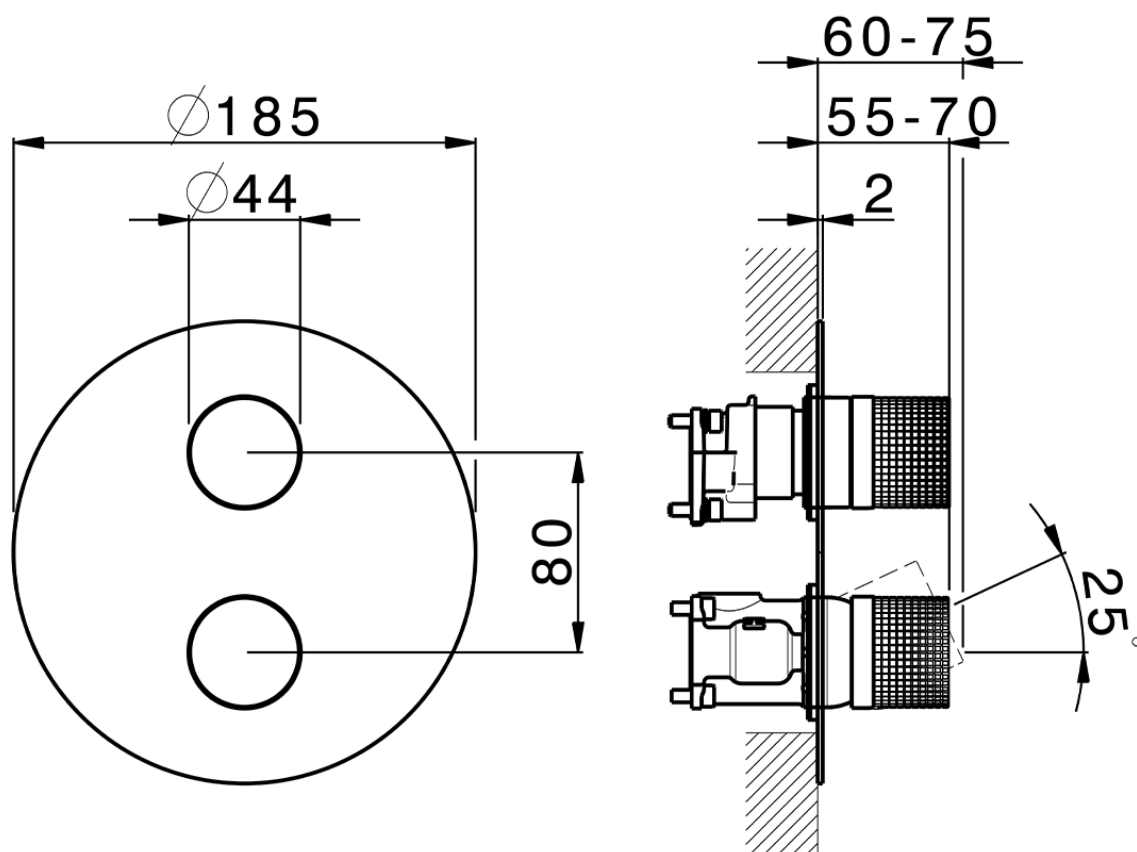

Exposed part for Single Lever One Box Valve NUANCE X32_X10BM030

X10BM030

<https://en.cisal.it/exposed-part-for-single-lever-one-box-valve-nuance-x32-x10bm030>

ZA00B031

<https://en.cisal.it/one-box-universal-concealed-part-one-box-za00b031>