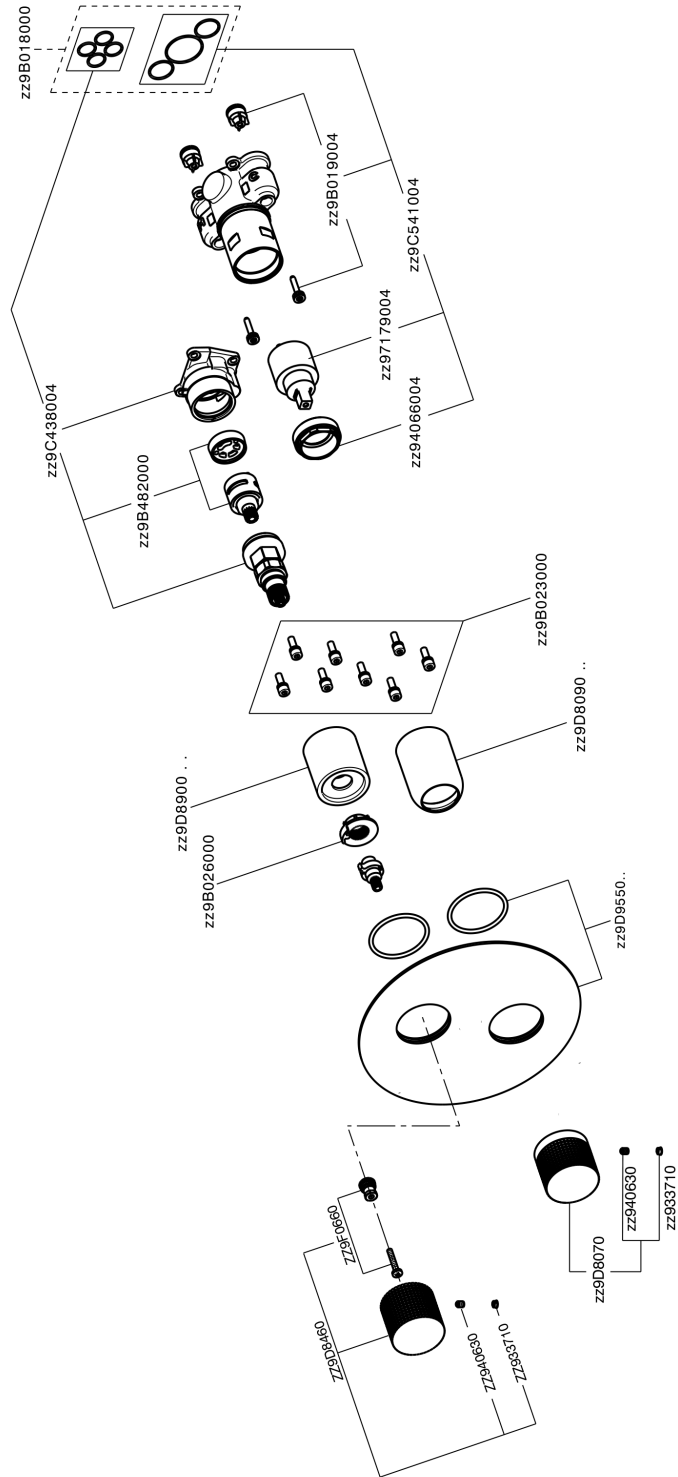

Exposed part for Single Lever One Box Valve NUANCE X32_X10BM030

X10BM030

<https://en.cisal.it/exposed-part-for-single-lever-one-box-valve-nuance-x32-x10bm030>

One Box Universal Concealed Part ONE BOX_ZA00B031

ZA00B031

<https://en.cisal.it/one-box-universal-concealed-part-one-box-za00b031>

One Box Universal Concealed Part ONE BOX_ZA00B030

ZA00B030

<https://en.cisal.it/one-box-universal-concealed-part-one-box-za00b030>