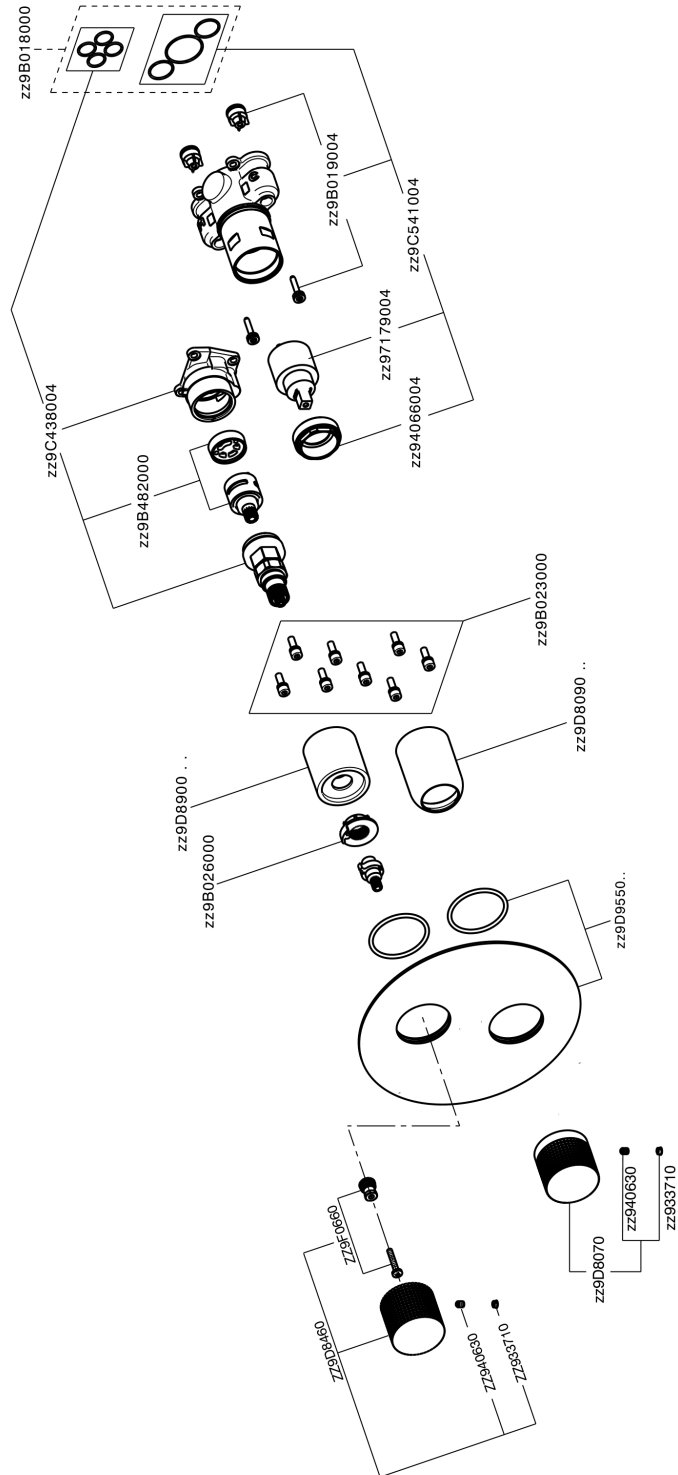

## Exposed part for Single Lever One Box Valve NUANCE X32\_X10BM030

X10BM030

<https://en.cisal.it/exposed-part-for-single-lever-one-box-valve-nuance-x32-x10bm030>

## One Box Universal Concealed Part ONE BOX\_ZA00B031

ZA00B031

<https://en.cisal.it/one-box-universal-concealed-part-one-box-za00b031>