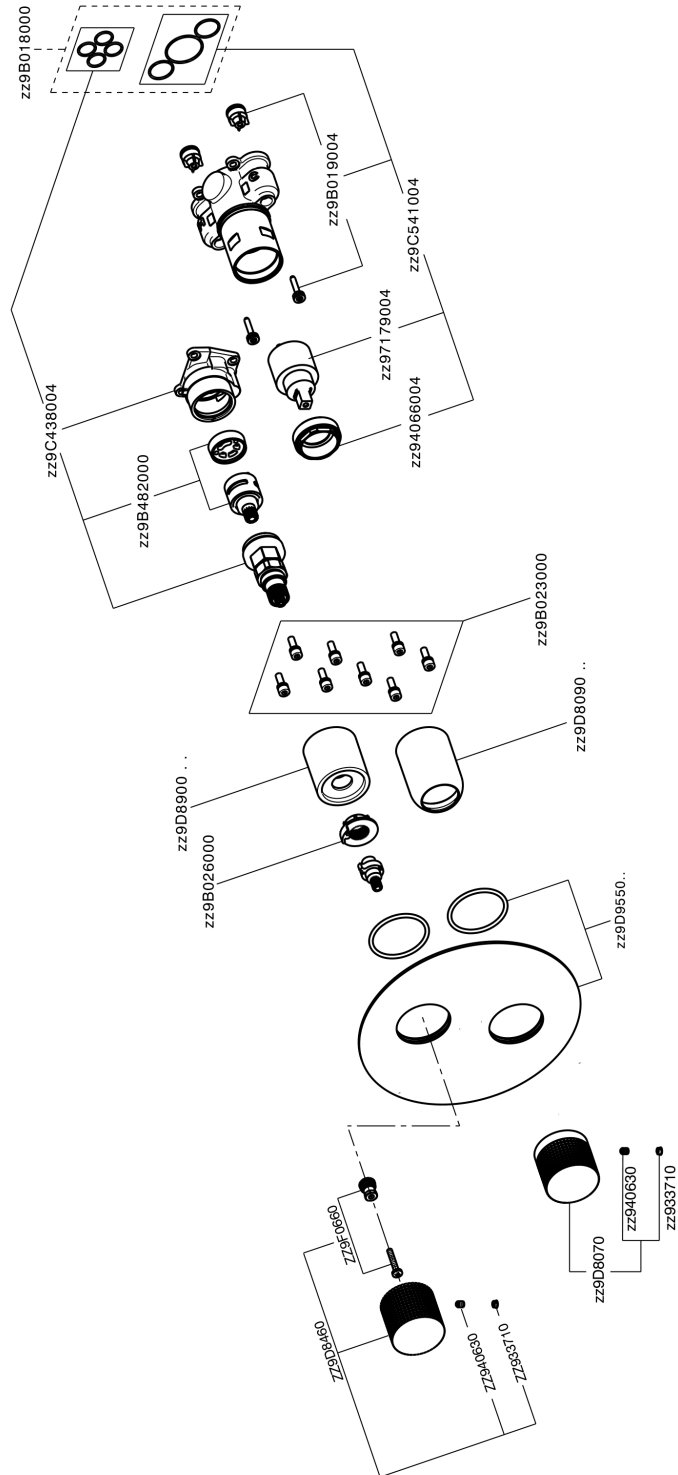

Exposed part for Single Lever One Box Valve NUANCE X32_X10BM030

X10BM030

<https://en.cisal.it/exposed-part-for-single-lever-one-box-valve-nuance-x32-x10bm030>

One Box Universal Concealed Part ONE BOX_ZA00B031

ZA00B031

<https://en.cisal.it/one-box-universal-concealed-part-one-box-za00b031>

One Box Universal Concealed Part ONE BOX_ZA00B030

ZA00B030

<https://en.cisal.it/one-box-universal-concealed-part-one-box-za00b030>