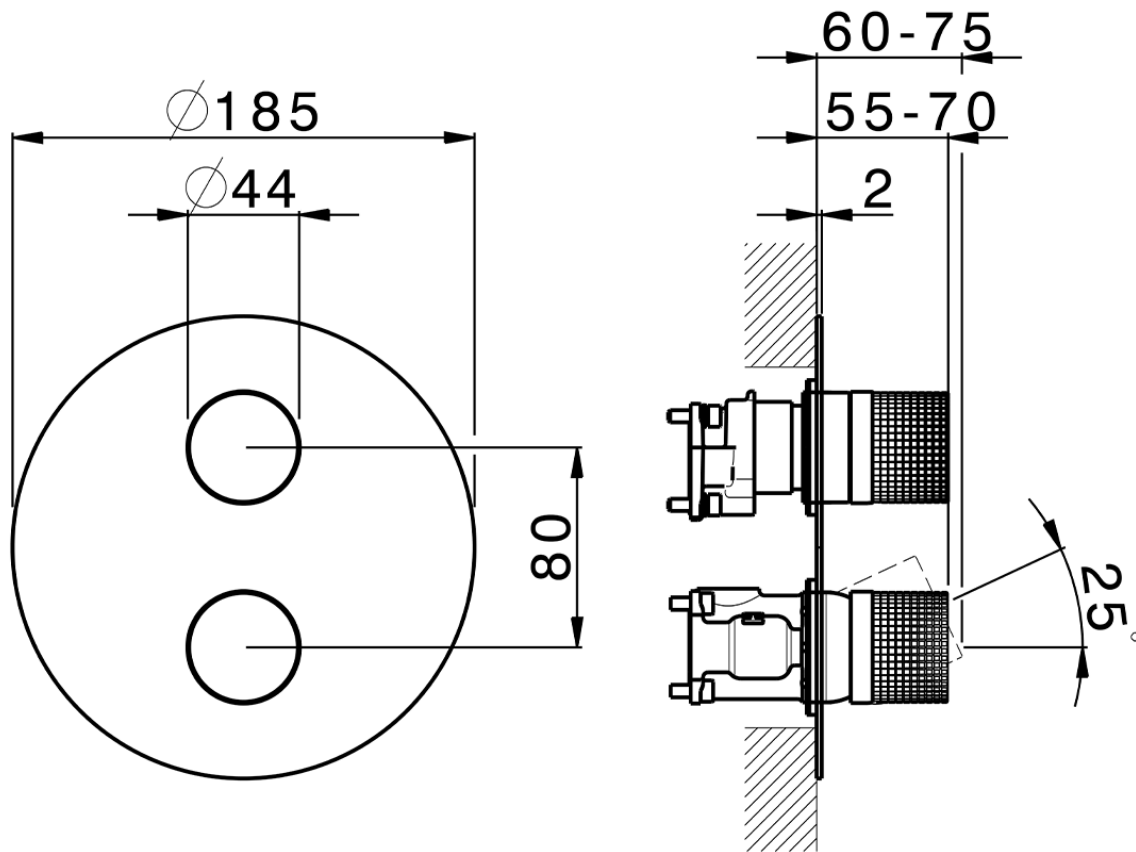

Exposed part for Single Lever One Box Valve NUANCE X32_X10BM030

X10BM030

<https://en.cisal.it/exposed-part-for-single-lever-one-box-valve-nuance-x32-x10bm030>

ZA00B031

<https://en.cisal.it/one-box-universal-concealed-part-one-box-za00b031>