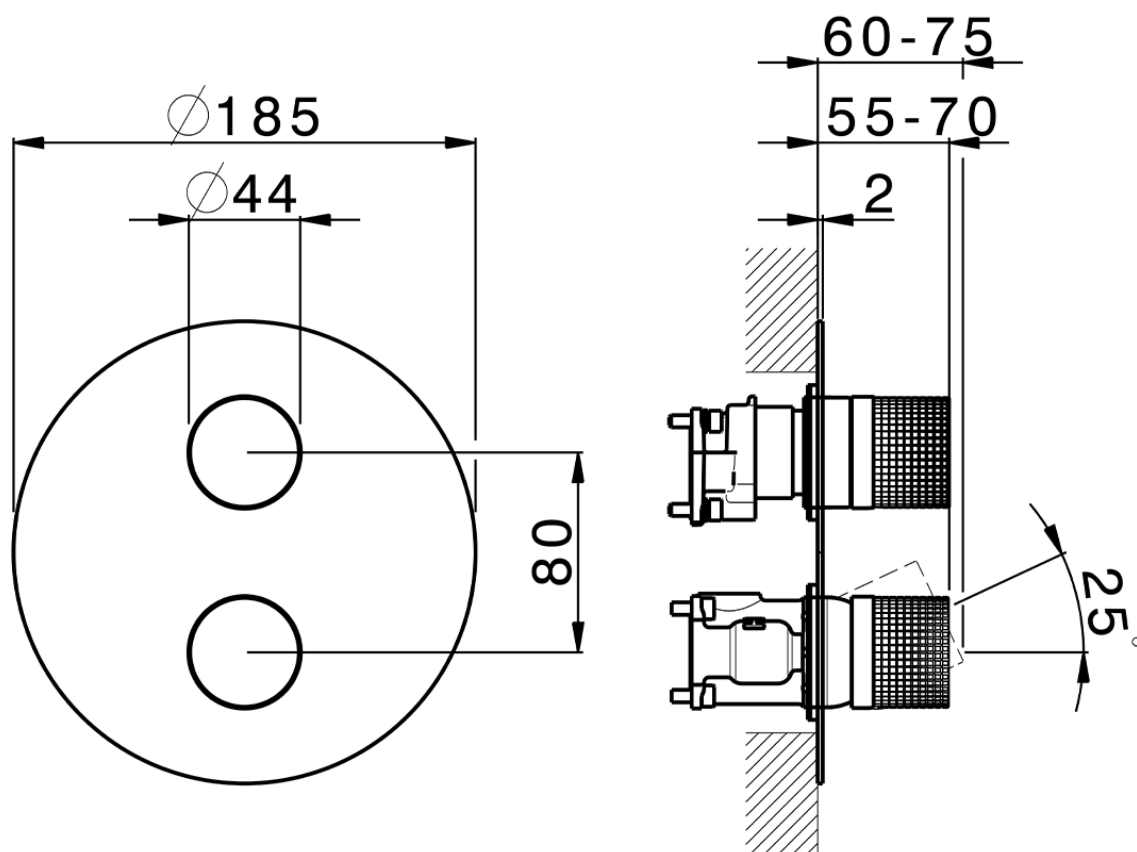

**Exposed part for Single Lever One Box Valve NUANCE X32\_X10BM030**

X10BM030

<https://en.cisal.it/exposed-part-for-single-lever-one-box-valve-nuance-x32-x10bm030>

ZA00B031

<https://en.cisal.it/one-box-universal-concealed-part-one-box-za00b031>