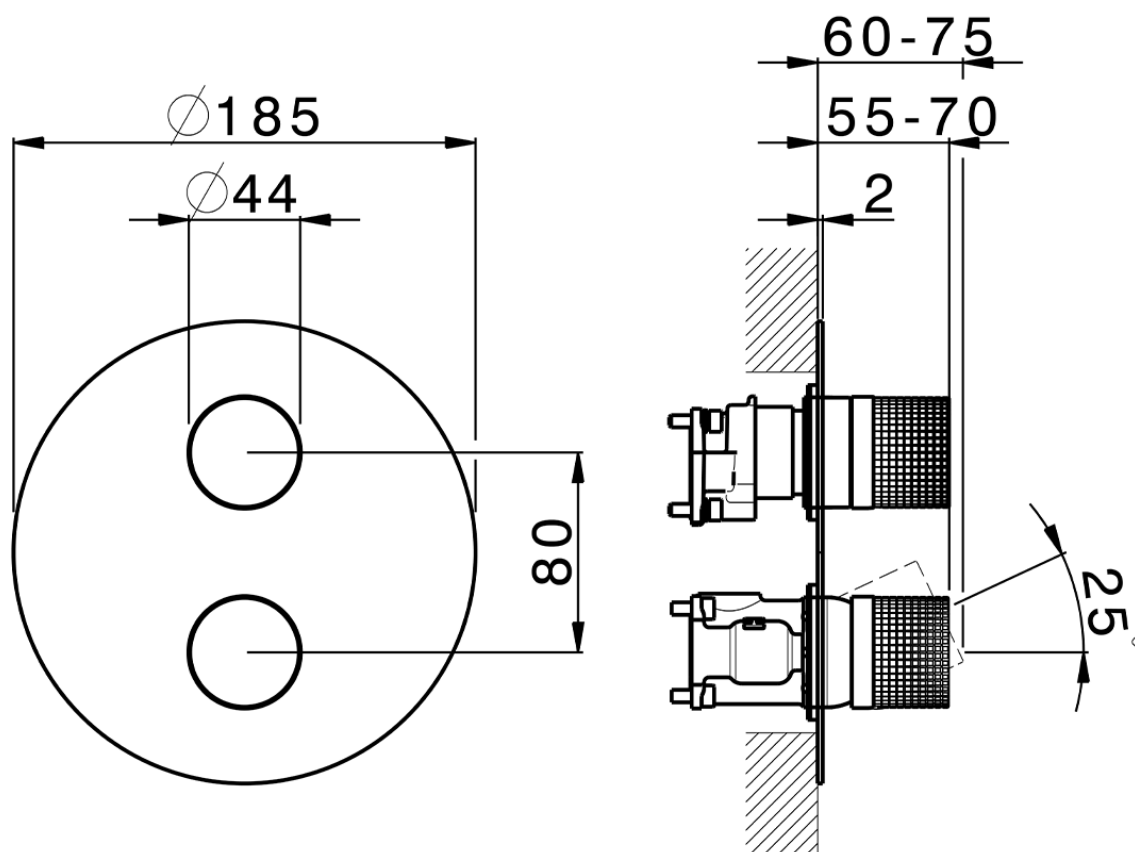

Exposed part for Single Lever One Box Valve NUANCE X32_X10BM030

X10BM030

<https://en.cisal.it/exposed-part-for-single-lever-one-box-valve-nuance-x32-x10bm030>

ZA00B031

<https://en.cisal.it/one-box-universal-concealed-part-one-box-za00b031>