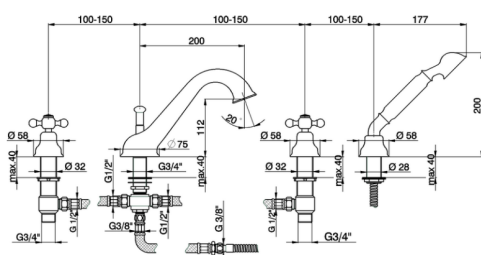

CHARACTERISTICS

2026-04-30