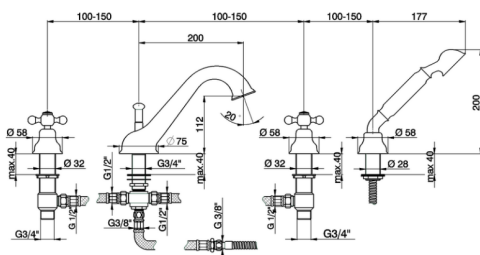

CHARACTERISTICS

2026-05-20