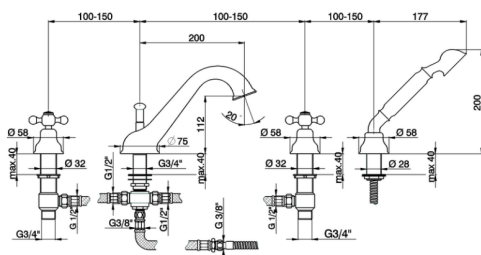

Deck-mounted 4-hole bath mixer ARCANA CERAMIC_AC000264

MODEL **AC000264**

Deck-mounted 4-hole bath mixer, 2 outlet diverter, Arcana one spray handshower, 3/4" ceramic headvalve - right - 90°, 175 cm Brass flexible hose