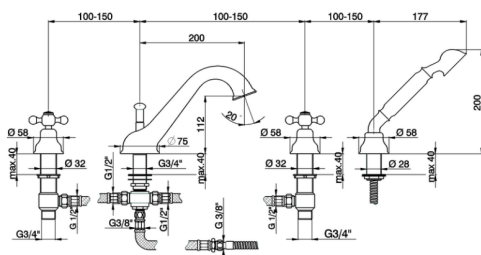

## Deck-mounted 4-hole bath mixer ARCANA CERAMIC\_AC000264

MODEL **AC000264**

Deck-mounted 4-hole bath mixer, 2 outlet diverter, Arcana one spray handshower, 3/4" ceramic headvalve - right - 90°, 175 cm Brass flexible hose