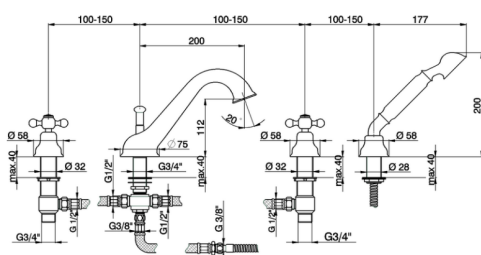

CHARACTERISTICS

2026-04-29