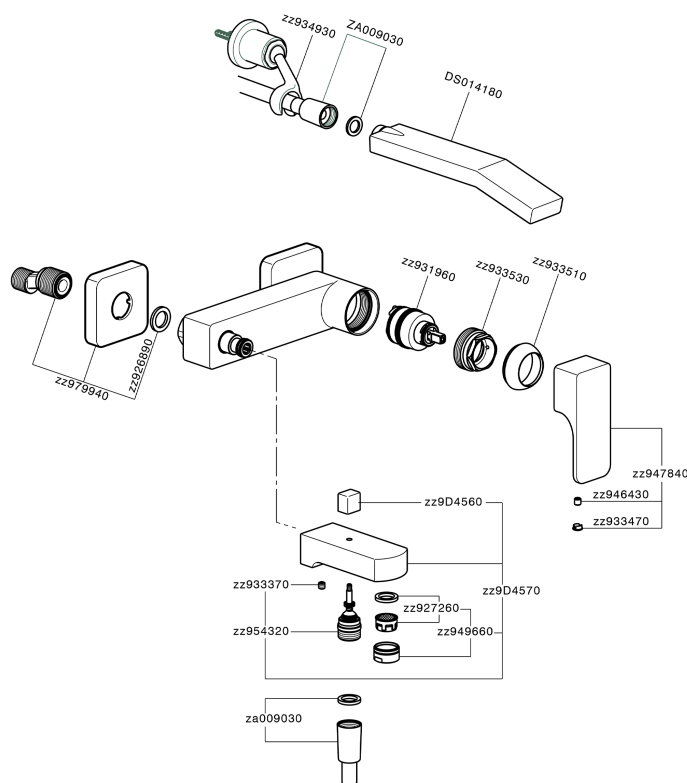

## Single lever bath mixer, with shower set CUBIC\_CU000122

MODEL **CU000122**

Single lever bath mixer, with shower set, wall mounted adjustable handshower bracket, 42x18 mm  
ABS Quad one spray handshower, 150 cm PVC Flexible Hose

### CHARACTERISTICS

Cartridge Spare Parts **ZZ93196000**

**38 mm Cartridge**

## Single lever bath mixer, with shower set CUBIC\_CU000122

CU000122

<https://en.cisal.it/single-lever-bath-mixer-with-shower-set-cubic-cu000122>

2026-06-14