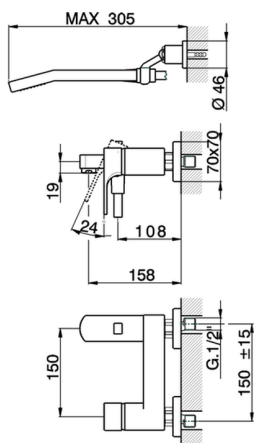

## Single lever bath mixer, with shower set CUBIC\_CU000122

MODEL **CU000122**

Single lever bath mixer, with shower set, wall mounted adjustable handshower bracket, 42x18 mm  
ABS Quad one spray handshower, 150 cm PVC Flexible Hose

### CHARACTERISTICS

Cartridge Spare Parts **ZZ93196000**

**38 mm Cartridge**