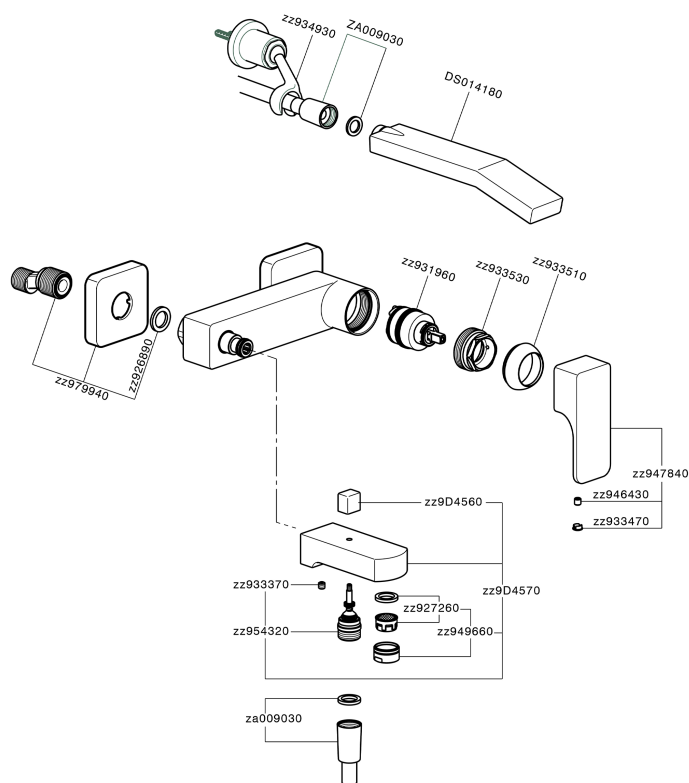

## Single lever bath mixer, with shower set CUBIC\_CU000122

CU000122

<https://en.cisal.it/single-lever-bath-mixer-with-shower-set-cubic-cu000122>

2026-06-14