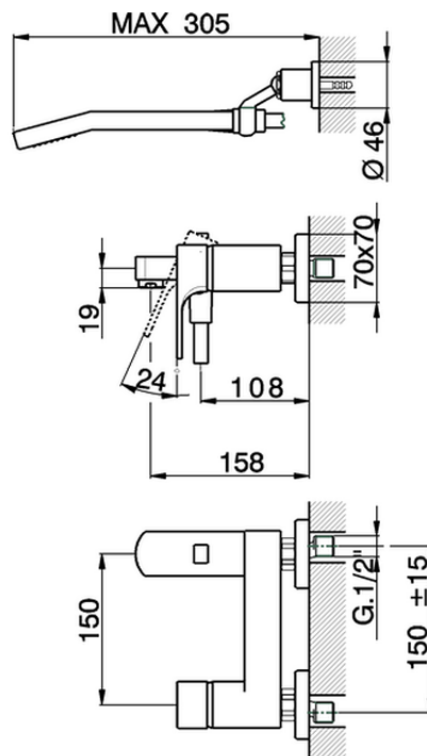

## Single lever bath mixer, with shower set CUBIC\_CU000122

CU000122

<https://en.cisal.it/single-lever-bath-mixer-with-shower-set-cubic-cu000122>

2026-04-29