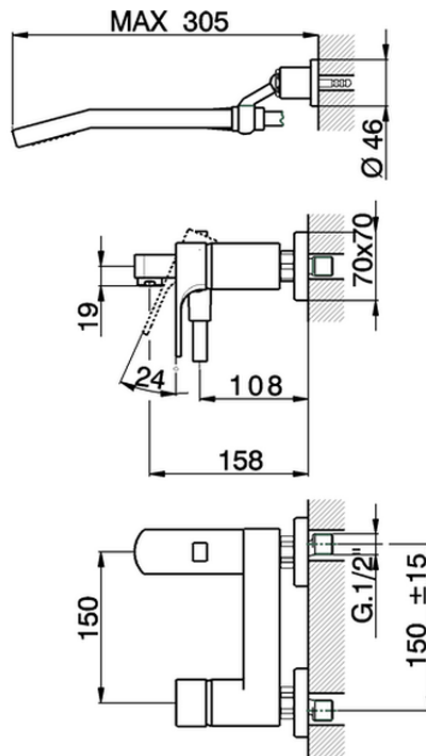

Single lever bath mixer, with shower set CUBIC_CU000122

CU000122

<https://en.cisal.it/single-lever-bath-mixer-with-shower-set-cubic-cu000122>

2026-06-13