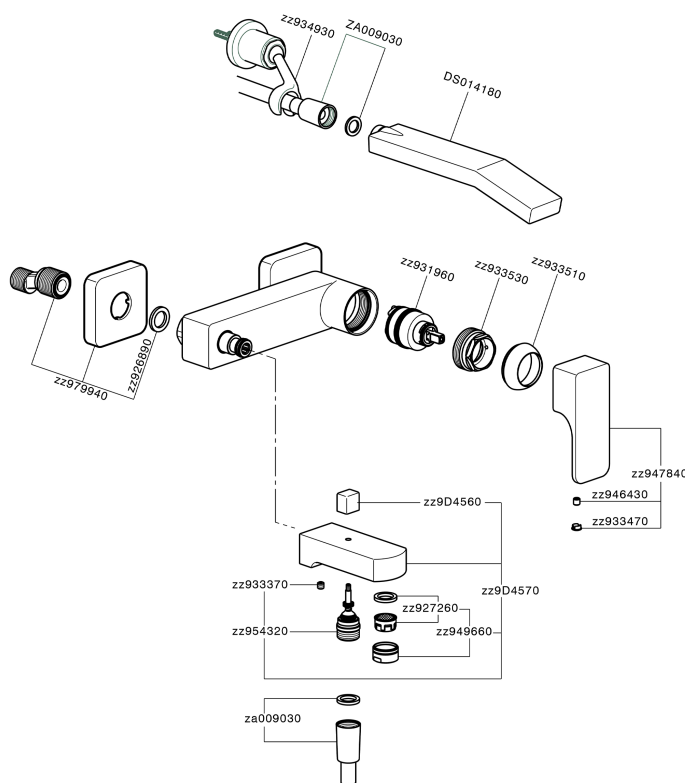

Single lever bath mixer, with shower set CUBIC_CU000122

MODEL **CU000122**

Single lever bath mixer, with shower set, wall mounted adjustable handshower bracket, 42x18 mm
ABS Quad one spray handshower, 150 cm PVC Flexible Hose

AVAILABLE FINISHINGS

-  **21** 21 Chrome
-  **2B** 2B Polished Nickel
-  **2F** 2F Brushed Nickel
-  **40** 40 Matt Black

CHARACTERISTICS

Cartridge Spare Parts **ZZ93196000**

38 mm Cartridge

Single lever bath mixer, with shower set CUBIC_CU000122

CU000122

<https://en.cisal.it/single-lever-bath-mixer-with-shower-set-cubic-cu000122>

2026-06-13