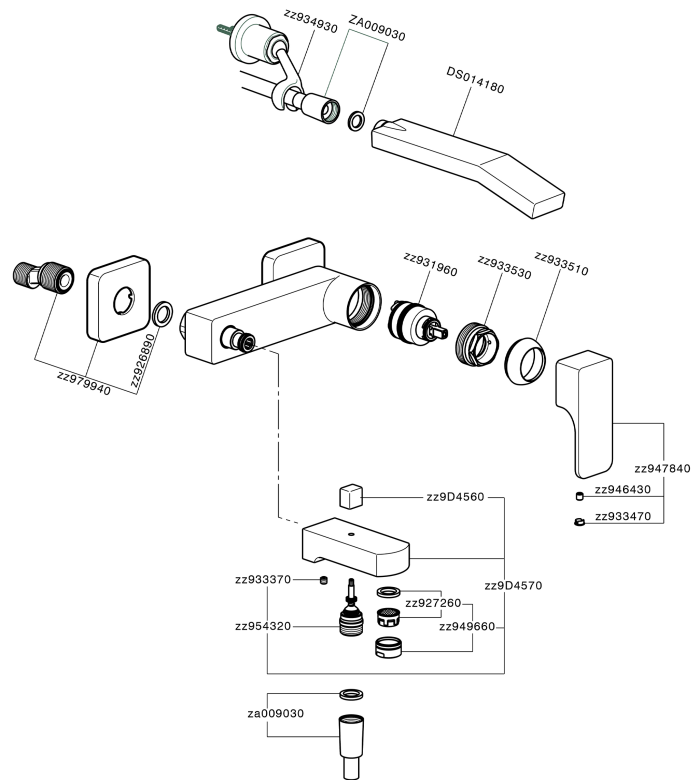

Single lever bath mixer, with shower set CUBIC_CU000122

MODEL **CU000122**

Single lever bath mixer, with shower set, wall mounted adjustable handshower bracket, 42x18 mm
ABS Quad one spray handshower, 150 cm PVC Flexible Hose

AVAILABLE FINISHINGS

-  **21** 21 Chrome
-  **2B** 2B Polished Nickel
-  **2F** 2F Brushed Nickel
-  **40** 40 Matt Black

CHARACTERISTICS

Cartridge Spare Parts **ZZ93196000**

38 mm Cartridge

Single lever bath mixer, with shower set CUBIC_CU000122

CU000122

<https://en.cisal.it/single-lever-bath-mixer-with-shower-set-cubic-cu000122>

2026-04-10