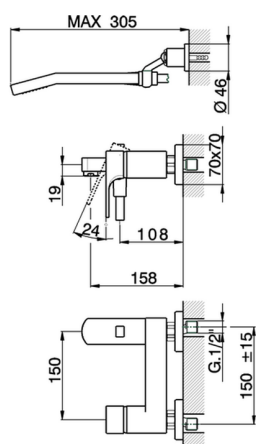

Single lever bath mixer, with shower set CUBIC_CU000122

MODEL **CU000122**

Single lever bath mixer, with shower set, wall mounted adjustable handshower bracket, 42x18 mm
ABS Quad one spray handshower, 150 cm PVC Flexible Hose

AVAILABLE FINISHINGS

-  **21** 21 Chrome
-  **2B** 2B Polished Nickel
-  **2F** 2F Brushed Nickel
-  **40** 40 Matt Black

CHARACTERISTICS

Cartridge Spare Parts **ZZ93196000**

38 mm Cartridge

Single lever bath mixer, with shower set CUBIC_CU000122

CU000122

<https://en.cisal.it/single-lever-bath-mixer-with-shower-set-cubic-cu000122>

2026-04-10