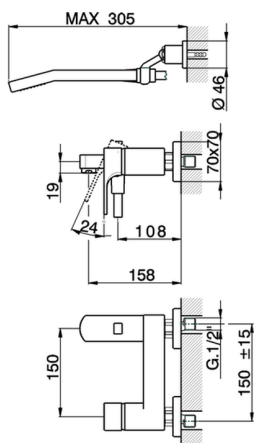

Single lever bath mixer, with shower set CUBIC_CU000122

MODEL **CU000122**

Single lever bath mixer, with shower set, wall mounted adjustable handshower bracket, 42x18 mm
ABS Quad one spray handshower, 150 cm PVC Flexible Hose

AVAILABLE FINISHINGS

-  **21** 21 Chrome
-  **2B** 2B Polished Nickel
-  **2F** 2F Brushed Nickel
-  **40** 40 Matt Black

CHARACTERISTICS

Cartridge Spare Parts **ZZ93196000**

38 mm Cartridge

Single lever bath mixer, with shower set CUBIC_CU000122

CU000122

<https://en.cisal.it/single-lever-bath-mixer-with-shower-set-cubic-cu000122>

2026-06-13