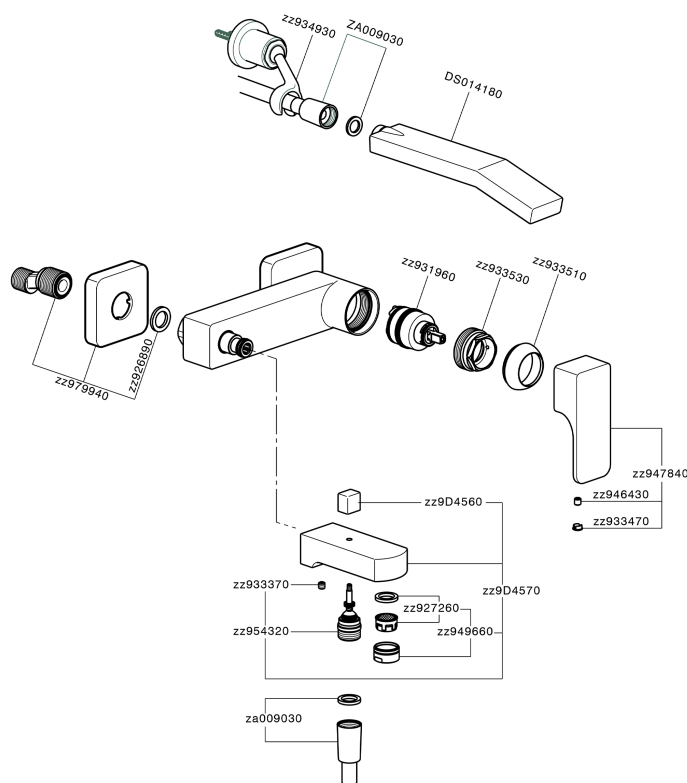

## Single lever bath mixer, with shower set CUBIC\_CU000122

CU000122

<https://en.cisal.it/single-lever-bath-mixer-with-shower-set-cubic-cu000122>

2026-04-08