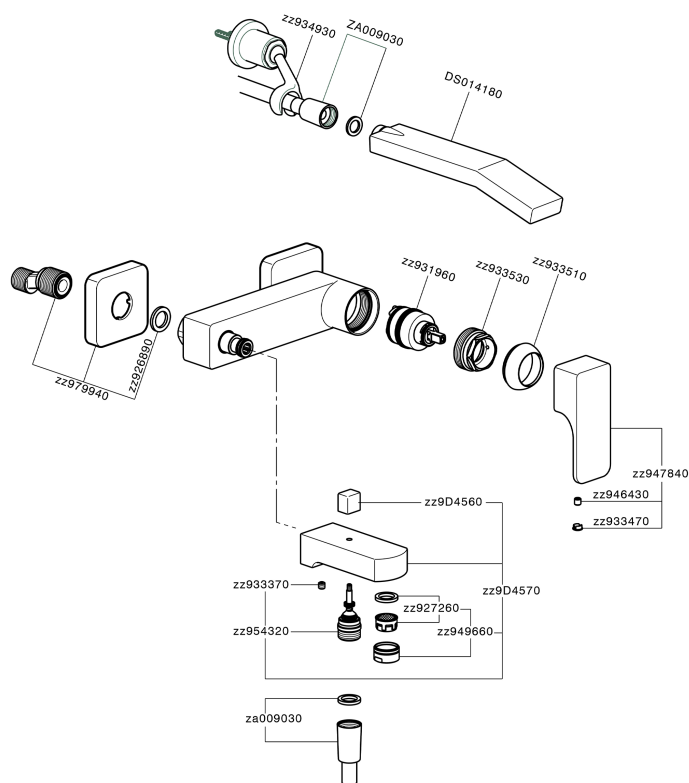

Single lever bath mixer, with shower set CUBIC_CU000122

CU000122

<https://en.cisal.it/single-lever-bath-mixer-with-shower-set-cubic-cu000122>

2026-06-13