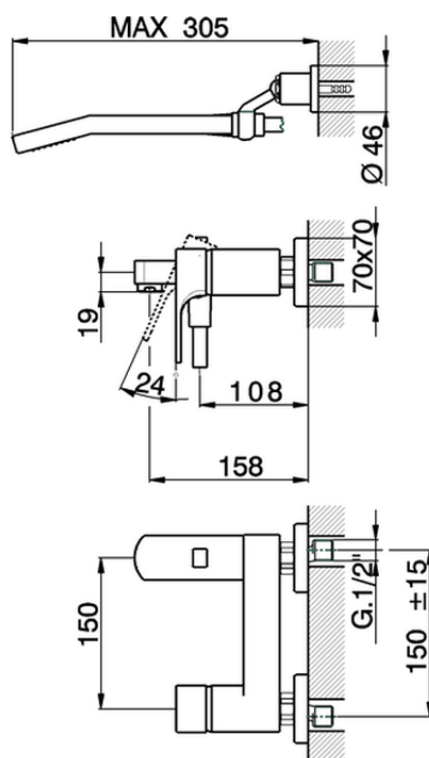

Single lever bath mixer, with shower set CUBIC_CU000122

CU000122

<https://en.cisal.it/single-lever-bath-mixer-with-shower-set-cubic-cu000122>

2026-04-29