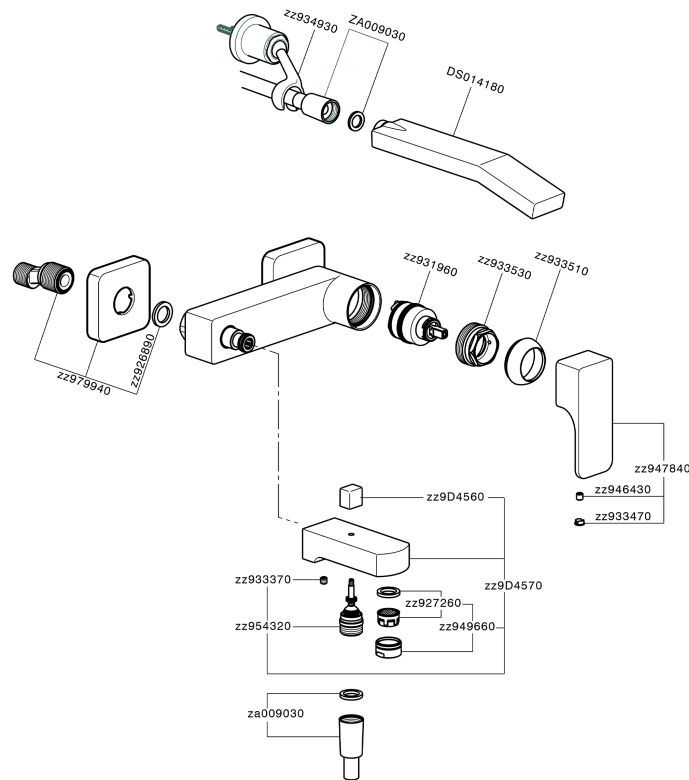

## Single lever bath mixer, with shower set CUBIC\_CU000122

MODEL **CU000122**

Single lever bath mixer, with shower set, wall mounted adjustable handshower bracket, 42x18 mm  
ABS Quad one spray handshower, 150 cm PVC Flexible Hose

### CHARACTERISTICS

Cartridge Spare Parts **ZZ93196000**

**38 mm Cartridge**

## Single lever bath mixer, with shower set CUBIC\_CU000122

CU000122

<https://en.cisal.it/single-lever-bath-mixer-with-shower-set-cubic-cu000122>

2026-04-08