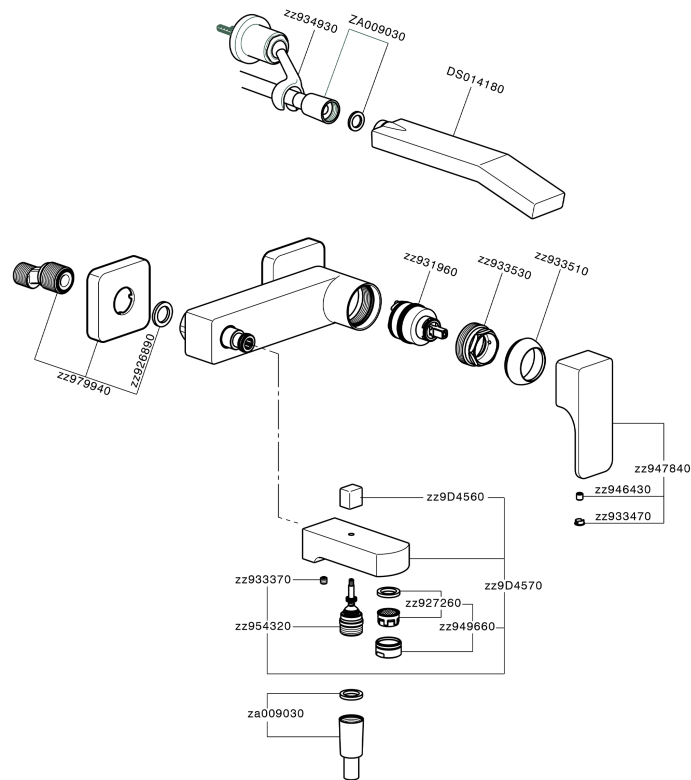

Single lever bath mixer, with shower set CUBIC_CU000122

CU000122

<https://en.cisal.it/single-lever-bath-mixer-with-shower-set-cubic-cu000122>

2026-04-08