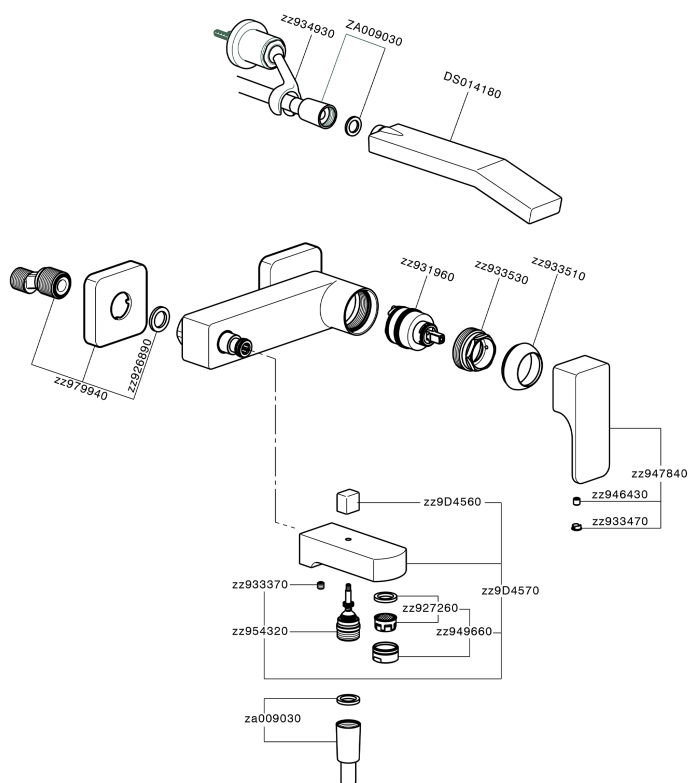

Single lever bath mixer, with shower set CUBIC_CU000122

CU000122

<https://en.cisal.it/single-lever-bath-mixer-with-shower-set-cubic-cu000122>

2026-06-14