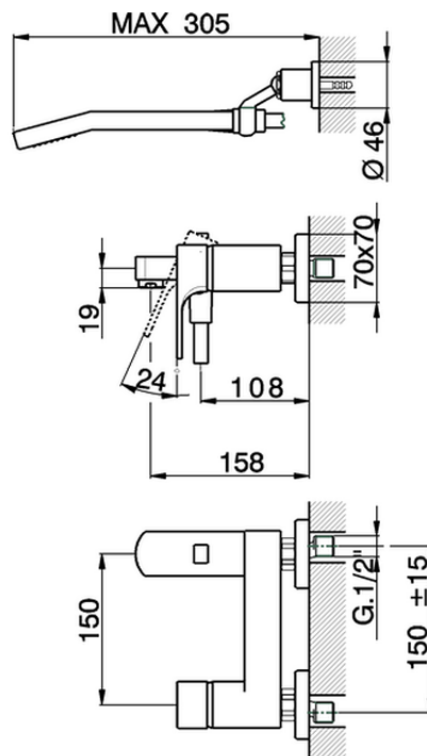

Single lever bath mixer, with shower set CUBIC_CU000122

CU000122

<https://en.cisal.it/single-lever-bath-mixer-with-shower-set-cubic-cu000122>

2026-06-13