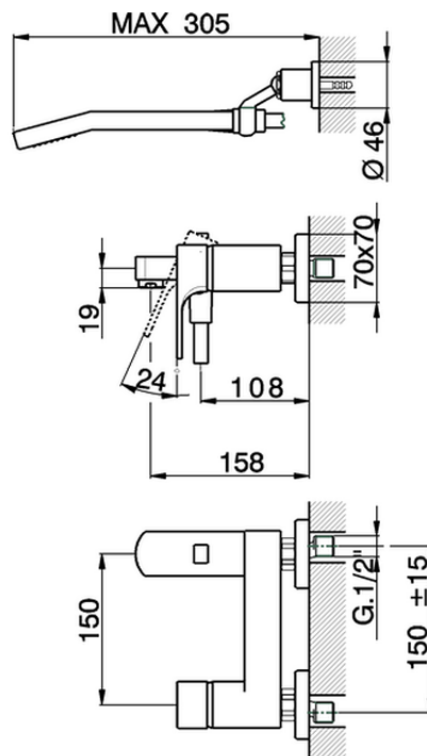

## Single lever bath mixer, with shower set CUBIC\_CU000122

CU000122

<https://en.cisal.it/single-lever-bath-mixer-with-shower-set-cubic-cu000122>

2026-05-20