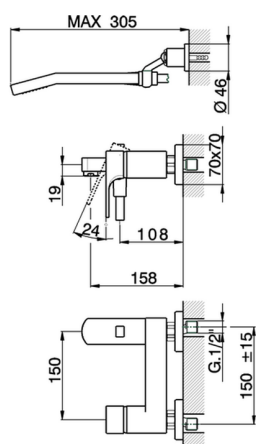

Single lever bath mixer, with shower set CUBIC_CU000122

MODEL **CU000122**

Single lever bath mixer, with shower set, wall mounted adjustable handshower bracket, 42x18 mm
ABS Quad one spray handshower, 150 cm PVC Flexible Hose

AVAILABLE FINISHINGS

-  **21** 21 Chrome
-  **2B** 2B Polished Nickel
-  **2F** 2F Brushed Nickel
-  **40** 40 Matt Black

CHARACTERISTICS

Cartridge Spare Parts **ZZ93196000**

38 mm Cartridge

Single lever bath mixer, with shower set CUBIC_CU000122

CU000122

<https://en.cisal.it/single-lever-bath-mixer-with-shower-set-cubic-cu000122>

2026-05-20