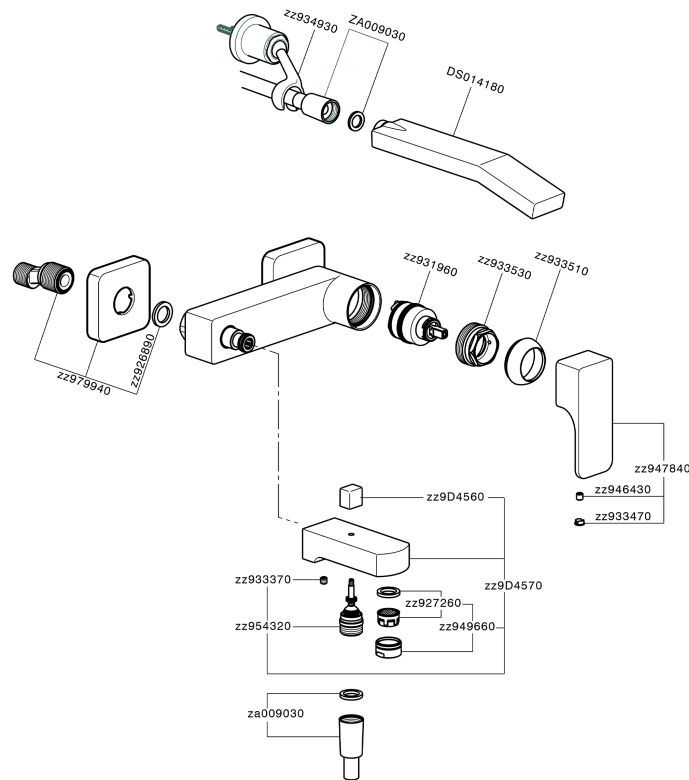

Single lever bath mixer, with shower set CUBIC_CU000122

MODEL **CU000122**

Single lever bath mixer, with shower set, wall mounted adjustable handshower bracket, 42x18 mm
ABS Quad one spray handshower, 150 cm PVC Flexible Hose

AVAILABLE FINISHINGS

-  **21** 21 Chrome
-  **2B** 2B Polished Nickel
-  **2F** 2F Brushed Nickel
-  **40** 40 Matt Black

CHARACTERISTICS

Cartridge Spare Parts **ZZ93196000**

38 mm Cartridge

Single lever bath mixer, with shower set CUBIC_CU000122

CU000122

<https://en.cisal.it/single-lever-bath-mixer-with-shower-set-cubic-cu000122>

2026-04-30