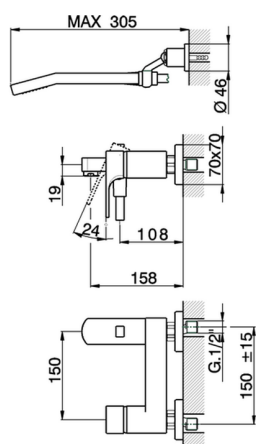

Single lever bath mixer, with shower set CUBIC_CU000122

MODEL **CU000122**

Single lever bath mixer, with shower set, wall mounted adjustable handshower bracket, 42x18 mm
ABS Quad one spray handshower, 150 cm PVC Flexible Hose

AVAILABLE FINISHINGS

-  **21** 21 Chrome
-  **2B** 2B Polished Nickel
-  **2F** 2F Brushed Nickel
-  **40** 40 Matt Black

CHARACTERISTICS

Cartridge Spare Parts **ZZ93196000**

38 mm Cartridge

Single lever bath mixer, with shower set CUBIC_CU000122

CU000122

<https://en.cisal.it/single-lever-bath-mixer-with-shower-set-cubic-cu000122>

2026-04-30