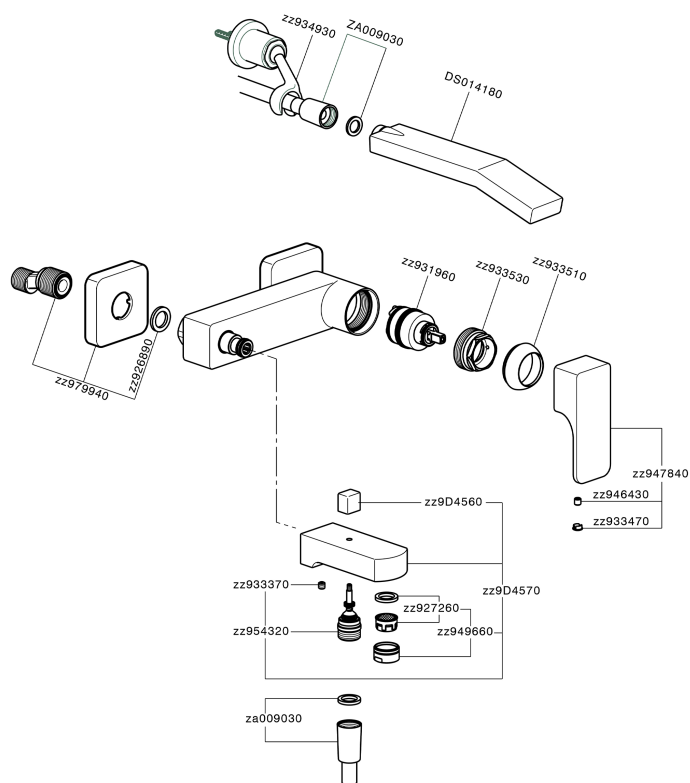

## Single lever bath mixer, with shower set CUBIC\_CU000122

MODEL **CU000122**

Single lever bath mixer, with shower set, wall mounted adjustable handshower bracket, 42x18 mm  
ABS Quad one spray handshower, 150 cm PVC Flexible Hose

### CHARACTERISTICS

Cartridge Spare Parts **ZZ93196000**

**38 mm Cartridge**

## Single lever bath mixer, with shower set CUBIC\_CU000122

CU000122

<https://en.cisal.it/single-lever-bath-mixer-with-shower-set-cubic-cu000122>

2026-06-14