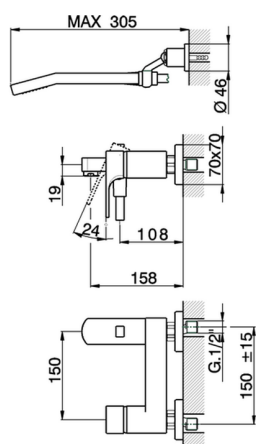

Single lever bath mixer, with shower set CUBIC_CU000122

MODEL **CU000122**

Single lever bath mixer, with shower set, wall mounted adjustable handshower bracket, 42x18 mm
ABS Quad one spray handshower, 150 cm PVC Flexible Hose

AVAILABLE FINISHINGS

-  **21** 21 Chrome
-  **2B** 2B Polished Nickel
-  **2F** 2F Brushed Nickel
-  **40** 40 Matt Black

CHARACTERISTICS

Cartridge Spare Parts **ZZ93196000**

38 mm Cartridge

Single lever bath mixer, with shower set CUBIC_CU000122

CU000122

<https://en.cisal.it/single-lever-bath-mixer-with-shower-set-cubic-cu000122>

2026-04-08