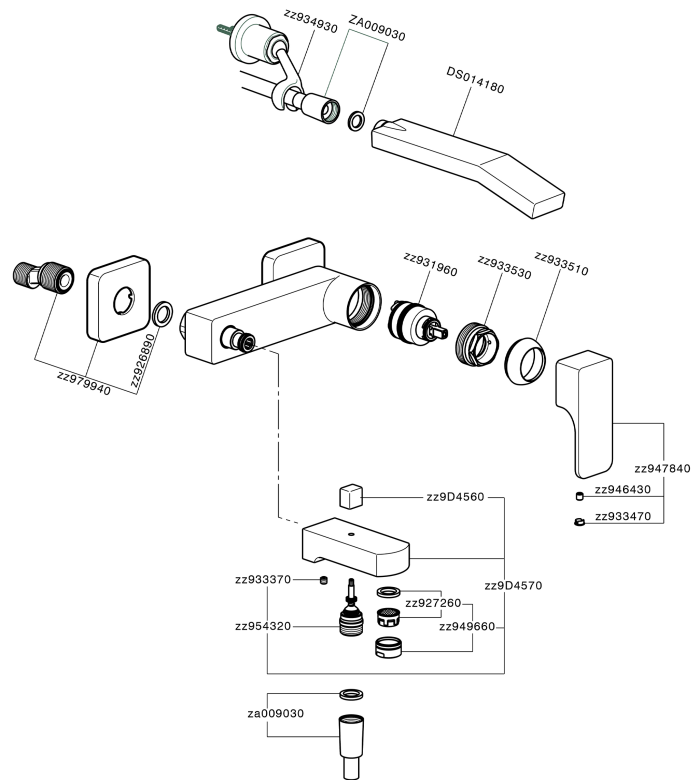

Single lever bath mixer, with shower set CUBIC_CU000122

MODEL **CU000122**

Single lever bath mixer, with shower set, wall mounted adjustable handshower bracket, 42x18 mm
ABS Quad one spray handshower, 150 cm PVC Flexible Hose

AVAILABLE FINISHINGS

-  **21** 21 Chrome
-  **2B** 2B Polished Nickel
-  **2F** 2F Brushed Nickel
-  **40** 40 Matt Black

CHARACTERISTICS

Cartridge Spare Parts **ZZ93196000**

38 mm Cartridge

Single lever bath mixer, with shower set CUBIC_CU000122

CU000122

<https://en.cisal.it/single-lever-bath-mixer-with-shower-set-cubic-cu000122>

2026-04-08