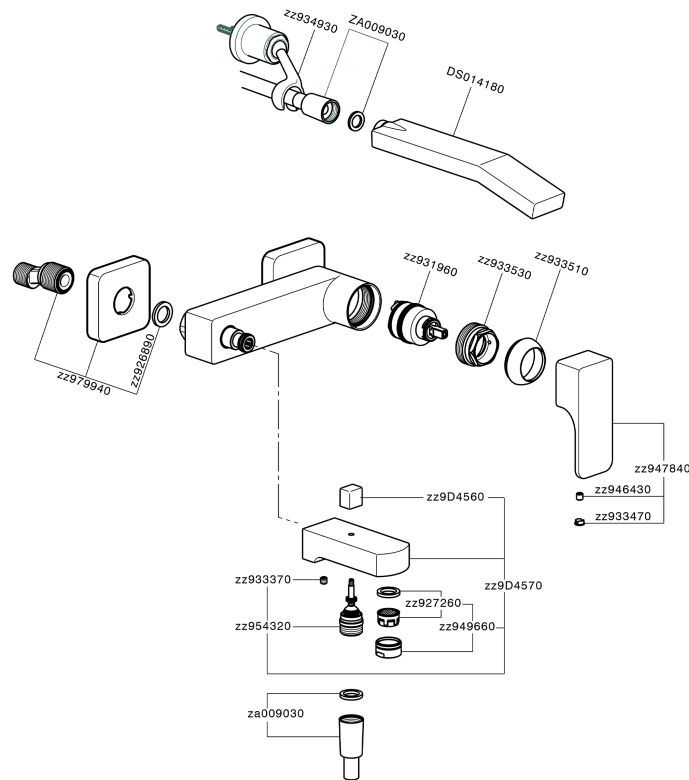

Single lever bath mixer, with shower set CUBIC_CU000122

MODEL **CU000122**

Single lever bath mixer, with shower set, wall mounted adjustable handshower bracket, 42x18 mm
ABS Quad one spray handshower, 150 cm PVC Flexible Hose

AVAILABLE FINISHINGS

-  **21** 21 Chrome
-  **2B** 2B Polished Nickel
-  **2F** 2F Brushed Nickel
-  **40** 40 Matt Black

CHARACTERISTICS

Cartridge Spare Parts **ZZ93196000**

38 mm Cartridge

Single lever bath mixer, with shower set CUBIC_CU000122

CU000122

<https://en.cisal.it/single-lever-bath-mixer-with-shower-set-cubic-cu000122>

2026-05-20