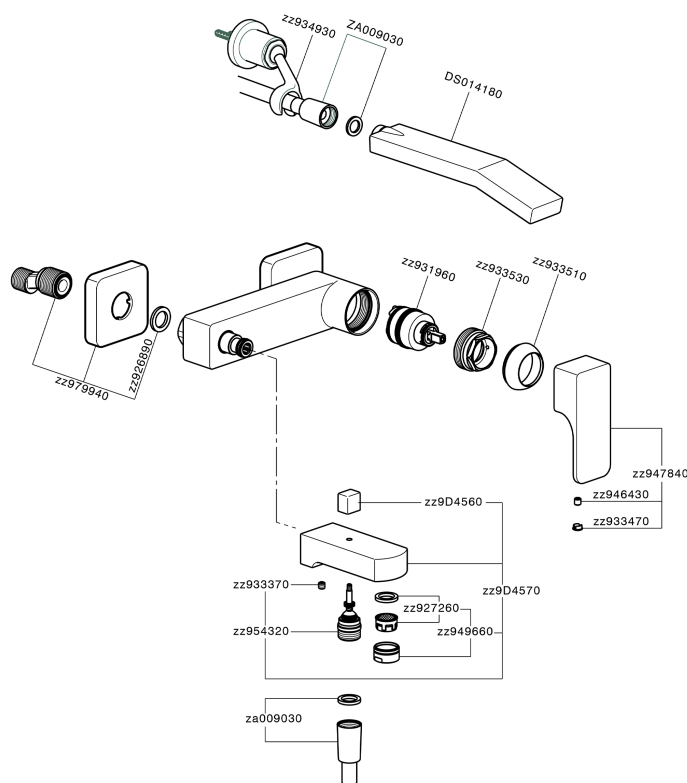

Single lever bath mixer, with shower set CUBIC_CU000122

CU000122

<https://en.cisal.it/single-lever-bath-mixer-with-shower-set-cubic-cu000122>

2026-04-30