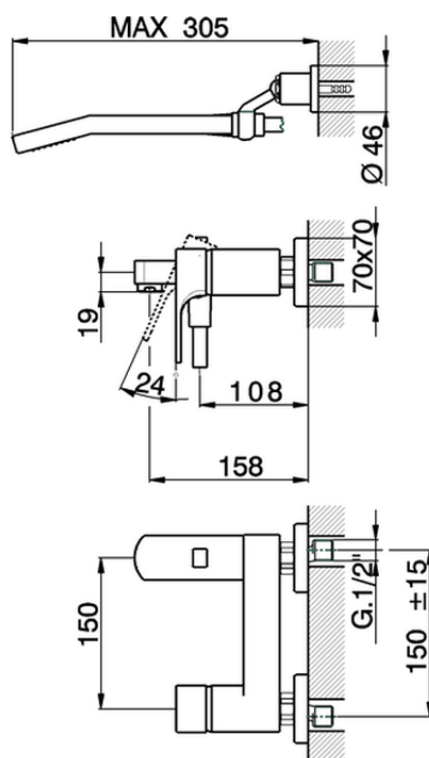

## Single lever bath mixer, with shower set CUBIC\_CU000122

CU000122

<https://en.cisal.it/single-lever-bath-mixer-with-shower-set-cubic-cu000122>

2026-04-30