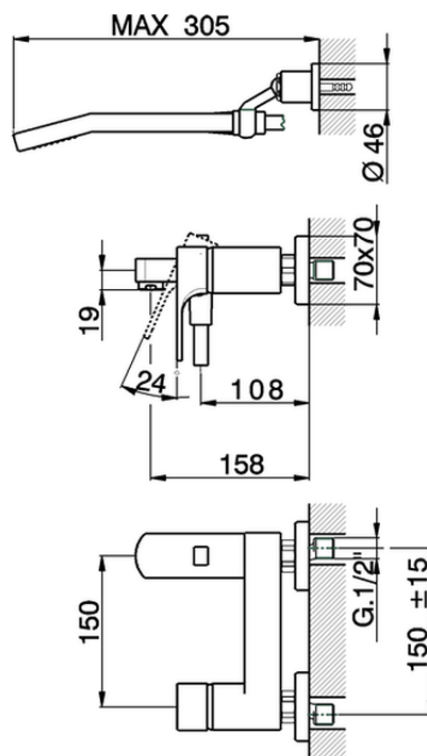

Single lever bath mixer, with shower set CUBIC_CU000122

CU000122

<https://en.cisal.it/single-lever-bath-mixer-with-shower-set-cubic-cu000122>

2026-04-08