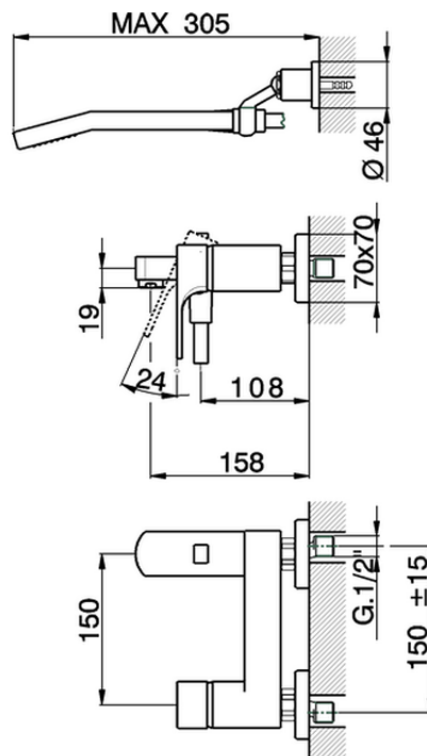

Single lever bath mixer, with shower set CUBIC_CU000122

CU000122

<https://en.cisal.it/single-lever-bath-mixer-with-shower-set-cubic-cu000122>

2026-06-10