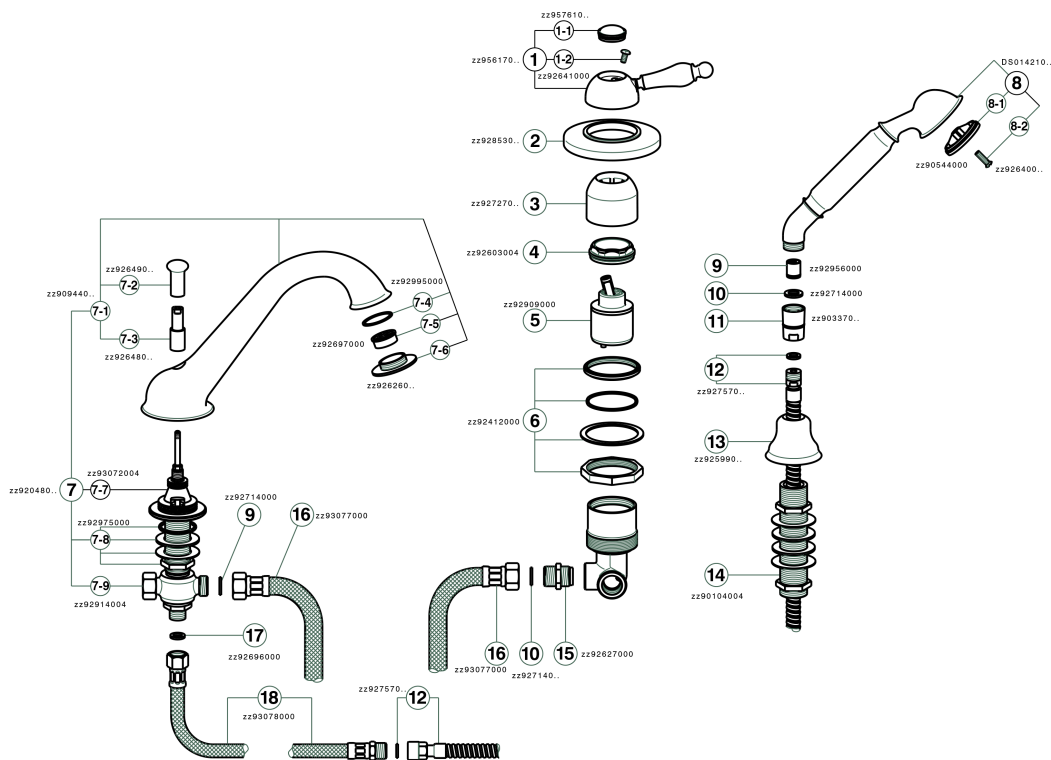

Deck mounted 3-holes single lever bath mixer ARCANA EMPRESS_EM001260

MODEL **EM001260**

Deck mounted 3-holes single lever bath mixer, automatic diverter, Toscana one spray handshower, 175 cm Brass flexible hose

AVAILABLE FINISHINGS

-  **21** 21 Chrome
-  **24** 24 Gold
-  **26** 26 Old Copper
-  **27** 27 Old Bronze
-  **2A** 2A Satin Brushed Nickel
-  **74** 74 Chrome/Gold

CHARACTERISTICS

Cartridge Spare Parts **ZZ92909000**

43 mm Cartridge

Deck mounted 3-holes single lever bath mixer ARCANA EMPRESS_EM001260

EM001260

<https://en.cisal.it/deck-mounted-3-holes-single-lever-bath-mixer-arcana-empress-em001260>

2026-04-25