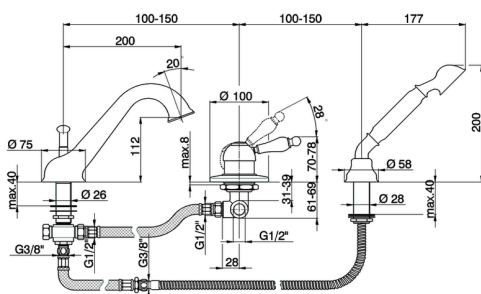

Deck mounted 3-holes single lever bath mixer ARCANA EMPRESS_EM001260

MODEL **EM001260**

Deck mounted 3-holes single lever bath mixer, automatic diverter, Toscana one spray handshower, 175 cm Brass flexible hose

AVAILABLE FINISHINGS

-  **21** 21 Chrome
-  **24** 24 Gold
-  **26** 26 Old Copper
-  **27** 27 Old Bronze
-  **2A** 2A Satin Brushed Nickel
-  **74** 74 Chrome/Gold

CHARACTERISTICS

Cartridge Spare Parts **ZZ92909000**

43 mm Cartridge

Deck mounted 3-holes single lever bath mixer ARCANA EMPRESS_EM001260

EM001260

<https://en.cisal.it/deck-mounted-3-holes-single-lever-bath-mixer-arcana-empress-em001260>

2026-04-25