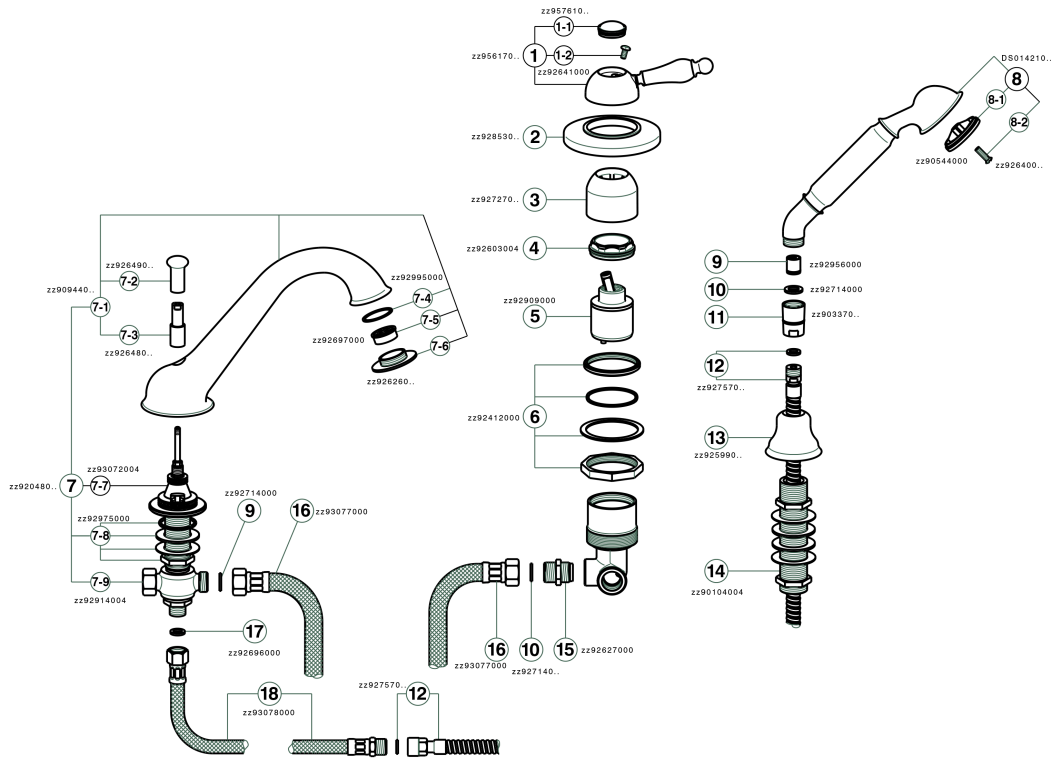

Deck mounted 3-holes single lever bath mixer ARCANA EMPRESS_EM001260

EM001260

<https://en.cisal.it/deck-mounted-3-holes-single-lever-bath-mixer-arcana-empress-em001260>

2026-04-25