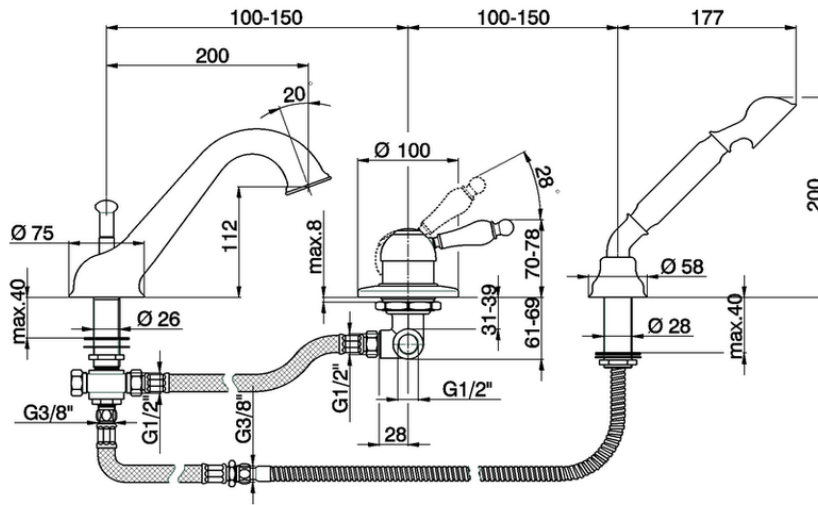

## Deck mounted 3-holes single lever bath mixer ARCANA EMPRESS\_EM001260

EM001260

<https://en.cisal.it/deck-mounted-3-holes-single-lever-bath-mixer-arcana-empress-em001260>

2026-06-05