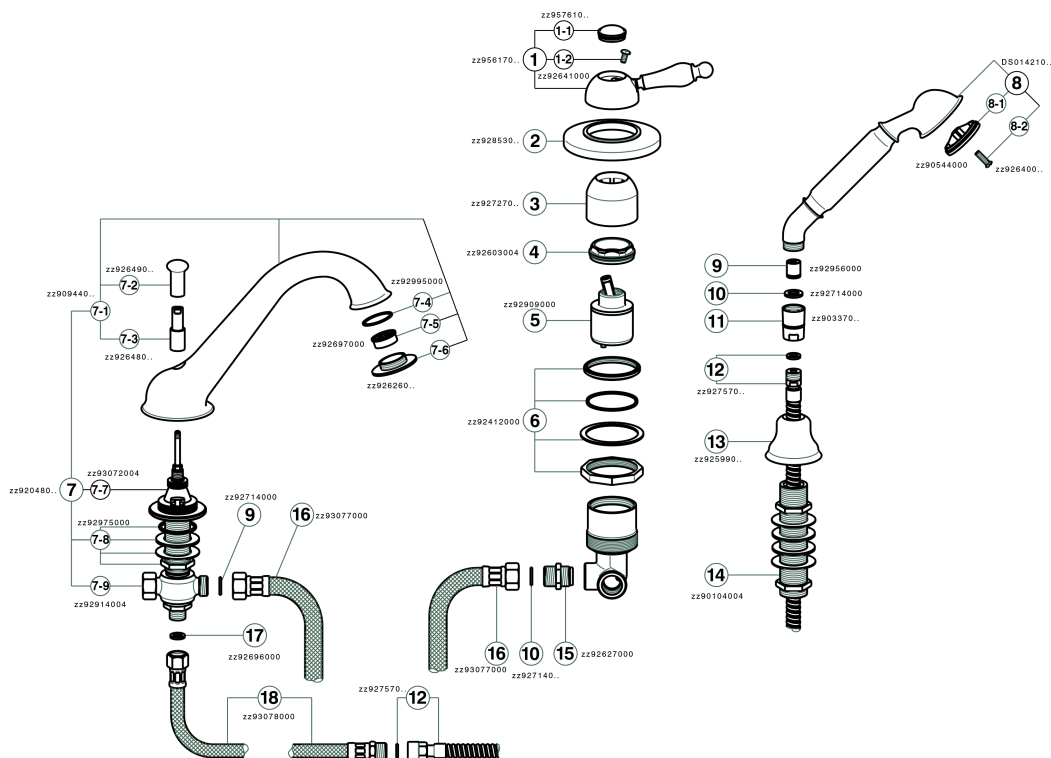

Deck mounted 3-holes single lever bath mixer ARCANA EMPRESS_EM001260

MODEL **EM001260**

Deck mounted 3-holes single lever bath mixer, automatic diverter, Toscana one spray handshower, 175 cm Brass flexible hose

AVAILABLE FINISHINGS

-  **21** 21 Chrome
-  **24** 24 Gold
-  **26** 26 Old Copper
-  **27** 27 Old Bronze
-  **2A** 2A Satin Brushed Nickel
-  **74** 74 Chrome/Gold

CHARACTERISTICS

Cartridge Spare Parts **ZZ92909000**

43 mm Cartridge

Deck mounted 3-holes single lever bath mixer ARCANA EMPRESS_EM001260

EM001260

<https://en.cisal.it/deck-mounted-3-holes-single-lever-bath-mixer-arcana-empress-em001260>

2026-05-15