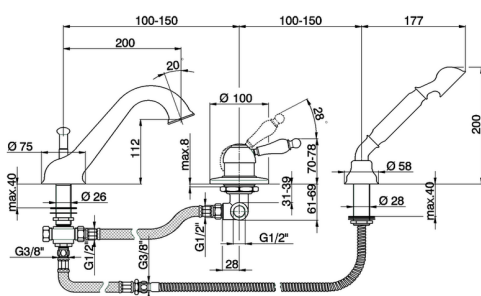

Deck mounted 3-holes single lever bath mixer ARCANA EMPRESS_EM001260

MODEL **EM001260**

Deck mounted 3-holes single lever bath mixer, automatic diverter, Toscana one spray handshower, 175 cm Brass flexible hose

AVAILABLE FINISHINGS

-  **21** 21 Chrome
-  **24** 24 Gold
-  **26** 26 Old Copper
-  **27** 27 Old Bronze
-  **2A** 2A Satin Brushed Nickel
-  **74** 74 Chrome/Gold

CHARACTERISTICS

Cartridge Spare Parts **ZZ92909000**

43 mm Cartridge

Deck mounted 3-holes single lever bath mixer ARCANA EMPRESS_EM001260

EM001260

<https://en.cisal.it/deck-mounted-3-holes-single-lever-bath-mixer-arcana-empress-em001260>

2026-05-15