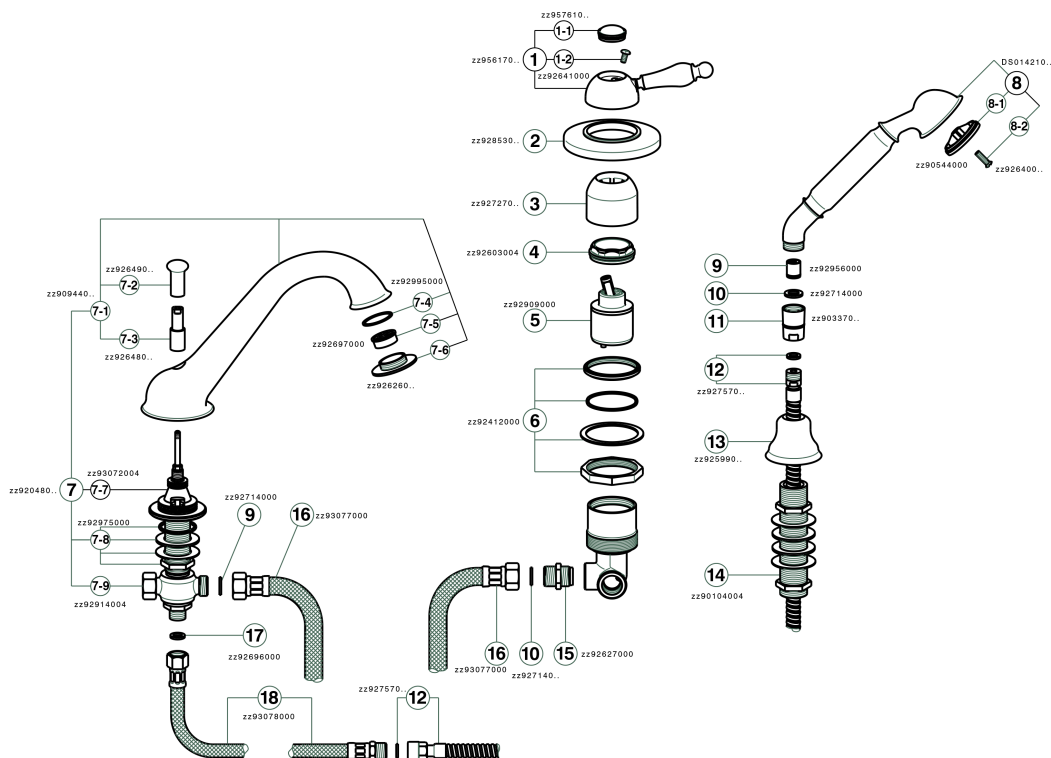

## Deck mounted 3-holes single lever bath mixer ARCANA EMPRESS\_EM001260

EM001260

<https://en.cisal.it/deck-mounted-3-holes-single-lever-bath-mixer-arcana-empress-em001260>

2026-05-15