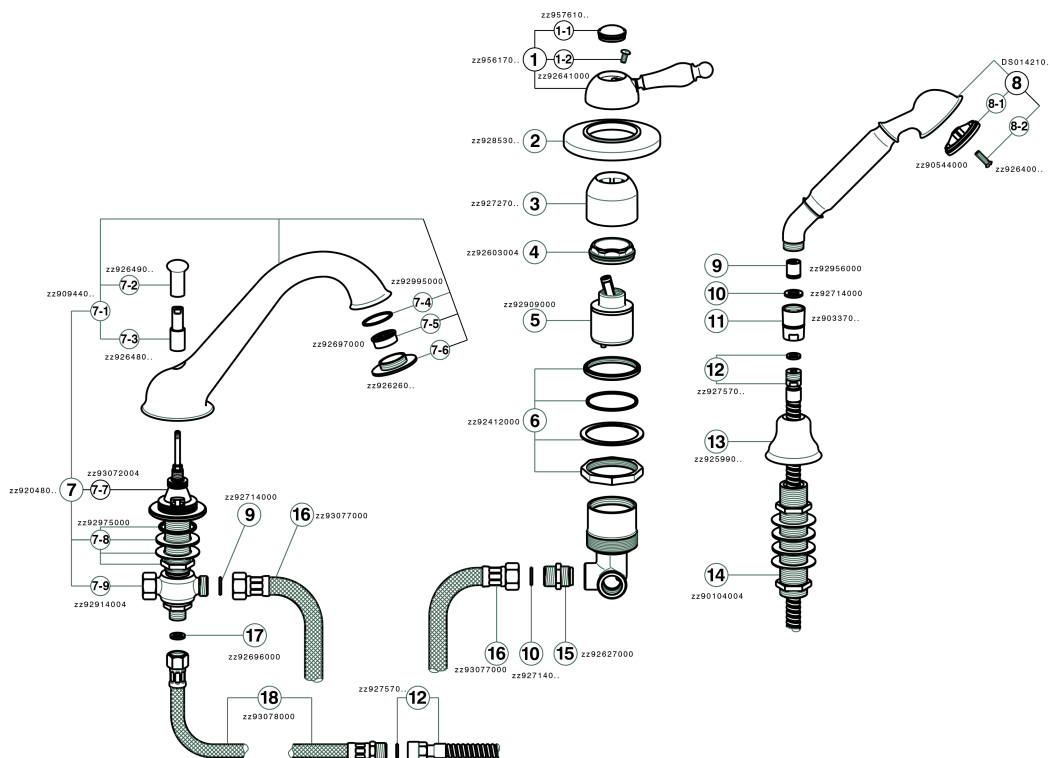

Deck mounted 3-holes single lever bath mixer ARCANA EMPRESS_EM001260

MODEL **EM001260**

Deck mounted 3-holes single lever bath mixer, automatic diverter, Toscana one spray handshower, 175 cm Brass flexible hose

AVAILABLE FINISHINGS

-  **21** 21 Chrome
-  **24** 24 Gold
-  **26** 26 Old Copper
-  **27** 27 Old Bronze
-  **2A** 2A Satin Brushed Nickel
-  **74** 74 Chrome/Gold

CHARACTERISTICS

Cartridge Spare Parts **ZZ92909000**

43 mm Cartridge

Deck mounted 3-holes single lever bath mixer ARCANA EMPRESS_EM001260

EM001260

<https://en.cisal.it/deck-mounted-3-holes-single-lever-bath-mixer-arcana-empress-em001260>

2026-05-15