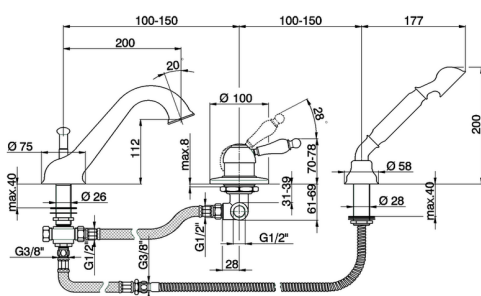

Deck mounted 3-holes single lever bath mixer ARCANA EMPRESS_EM001260

MODEL **EM001260**

Deck mounted 3-holes single lever bath mixer, automatic diverter, Toscana one spray handshower, 175 cm Brass flexible hose

AVAILABLE FINISHINGS

-  **21** 21 Chrome
-  **24** 24 Gold
-  **26** 26 Old Copper
-  **27** 27 Old Bronze
-  **2A** 2A Satin Brushed Nickel
-  **74** 74 Chrome/Gold

CHARACTERISTICS

Cartridge Spare Parts **ZZ92909000**

43 mm Cartridge

Deck mounted 3-holes single lever bath mixer ARCANA EMPRESS_EM001260

EM001260

<https://en.cisal.it/deck-mounted-3-holes-single-lever-bath-mixer-arcana-empress-em001260>

2026-06-13