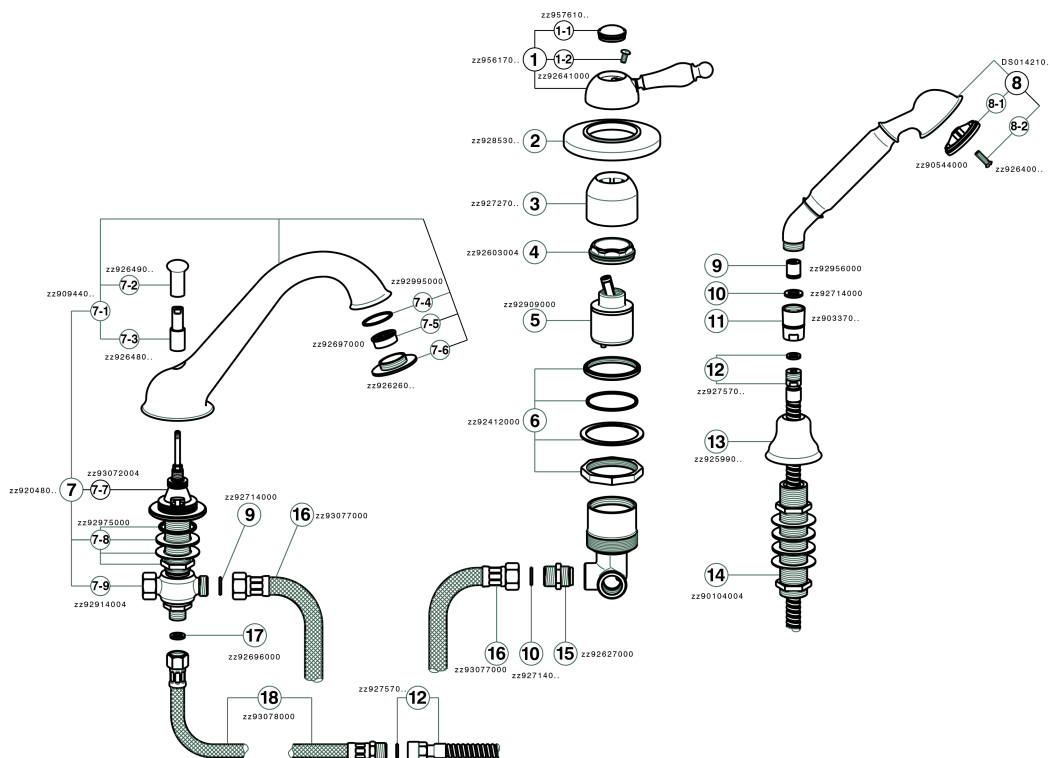

Deck mounted 3-holes single lever bath mixer ARCANA EMPRESS_EM001260

MODEL **EM001260**

Deck mounted 3-holes single lever bath mixer, automatic diverter, Toscana one spray handshower, 175 cm Brass flexible hose

AVAILABLE FINISHINGS

-  **21** 21 Chrome
-  **24** 24 Gold
-  **26** 26 Old Copper
-  **27** 27 Old Bronze
-  **2A** 2A Satin Brushed Nickel
-  **74** 74 Chrome/Gold

CHARACTERISTICS

Cartridge Spare Parts **ZZ92909000**

43 mm Cartridge

Deck mounted 3-holes single lever bath mixer ARCANA EMPRESS_EM001260

EM001260

<https://en.cisal.it/deck-mounted-3-holes-single-lever-bath-mixer-arcana-empress-em001260>

2026-06-13