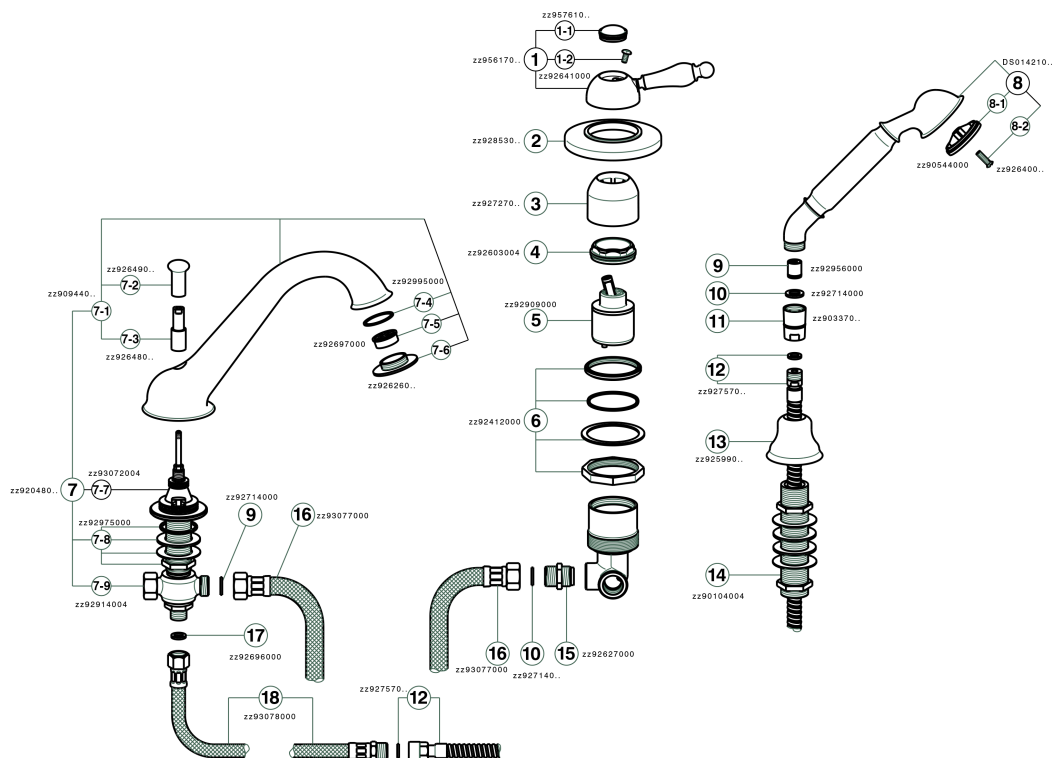

Deck mounted 3-holes single lever bath mixer ARCANA EMPRESS_EM001260

MODEL **EM001260**

Deck mounted 3-holes single lever bath mixer, automatic diverter, Toscana one spray handshower, 175 cm Brass flexible hose

AVAILABLE FINISHINGS

-  **21** 21 Chrome
-  **24** 24 Gold
-  **26** 26 Old Copper
-  **27** 27 Old Bronze
-  **2A** 2A Satin Brushed Nickel
-  **74** 74 Chrome/Gold

CHARACTERISTICS

Cartridge Spare Parts **ZZ92909000**

43 mm Cartridge

Deck mounted 3-holes single lever bath mixer ARCANA EMPRESS_EM001260

EM001260

<https://en.cisal.it/deck-mounted-3-holes-single-lever-bath-mixer-arcana-empress-em001260>

2026-04-24