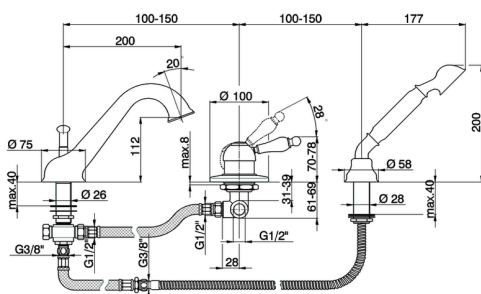

Deck mounted 3-holes single lever bath mixer ARCANA EMPRESS_EM001260

MODEL **EM001260**

Deck mounted 3-holes single lever bath mixer, automatic diverter, Toscana one spray handshower, 175 cm Brass flexible hose

AVAILABLE FINISHINGS

-  **21** 21 Chrome
-  **24** 24 Gold
-  **26** 26 Old Copper
-  **27** 27 Old Bronze
-  **2A** 2A Satin Brushed Nickel
-  **74** 74 Chrome/Gold

CHARACTERISTICS

Cartridge Spare Parts **ZZ92909000**

43 mm Cartridge

Deck mounted 3-holes single lever bath mixer ARCANA EMPRESS_EM001260

EM001260

<https://en.cisal.it/deck-mounted-3-holes-single-lever-bath-mixer-arcana-empress-em001260>

2026-04-24