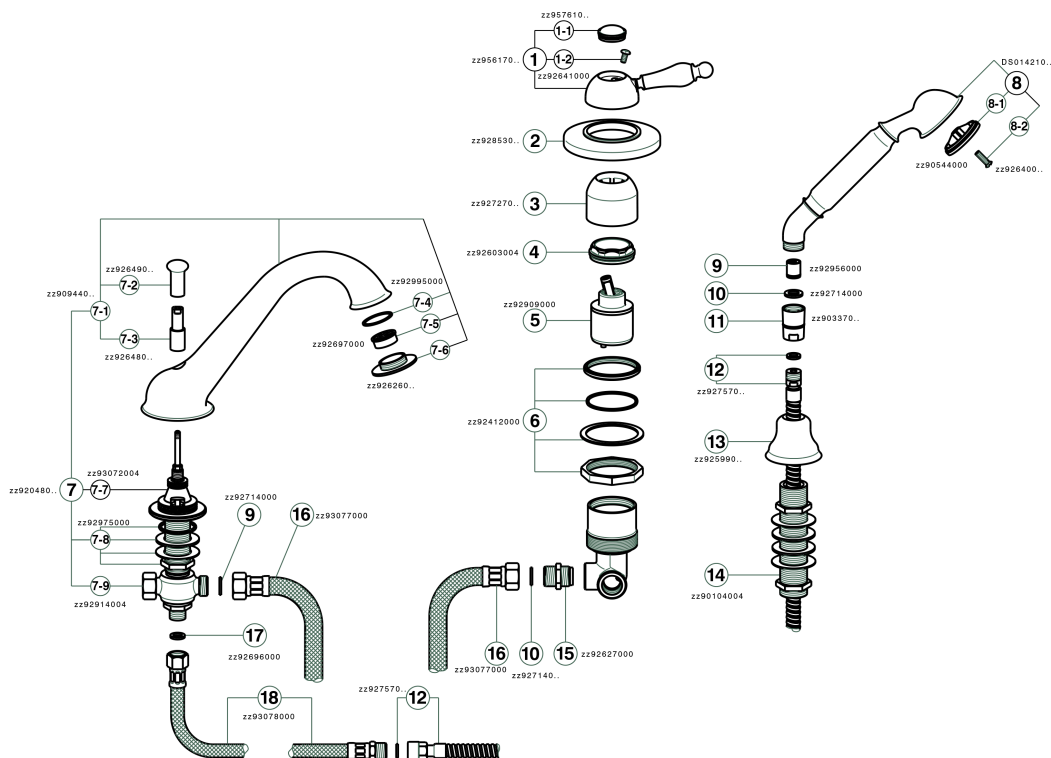

Deck mounted 3-holes single lever bath mixer ARCANA EMPRESS_EM001260

EM001260

<https://en.cisal.it/deck-mounted-3-holes-single-lever-bath-mixer-arcana-empress-em001260>

2026-04-24