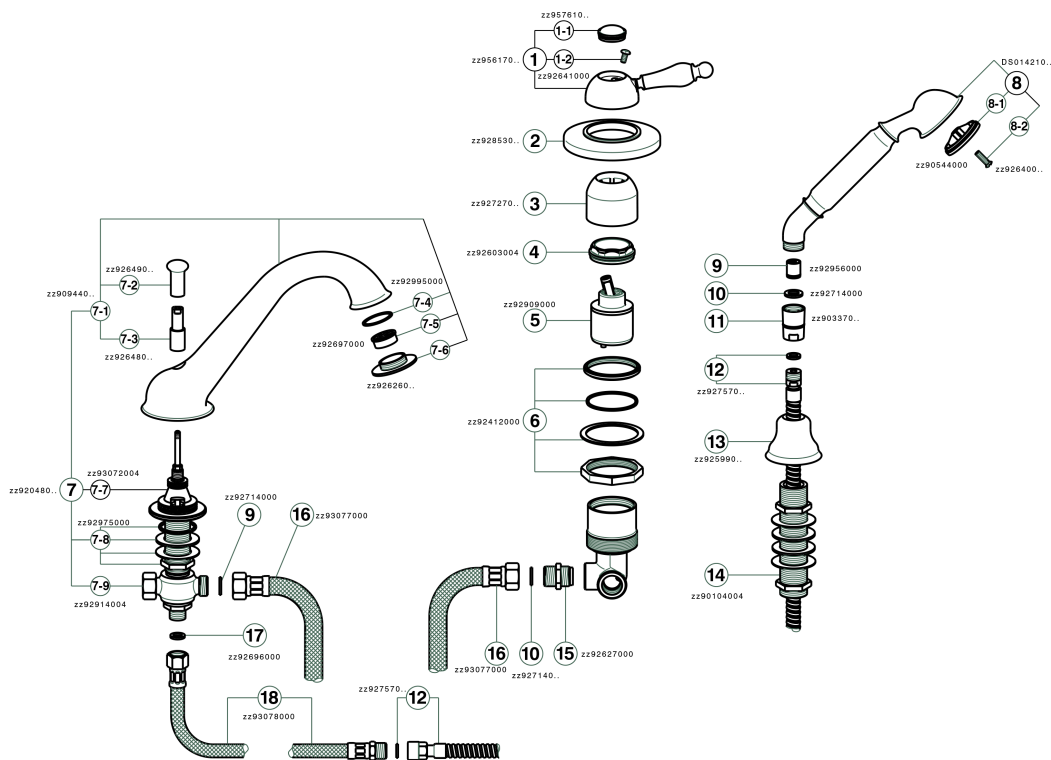

Deck mounted 3-holes single lever bath mixer ARCANA EMPRESS_EM001260

EM001260

<https://en.cisal.it/deck-mounted-3-holes-single-lever-bath-mixer-arcana-empress-em001260>

2026-06-05