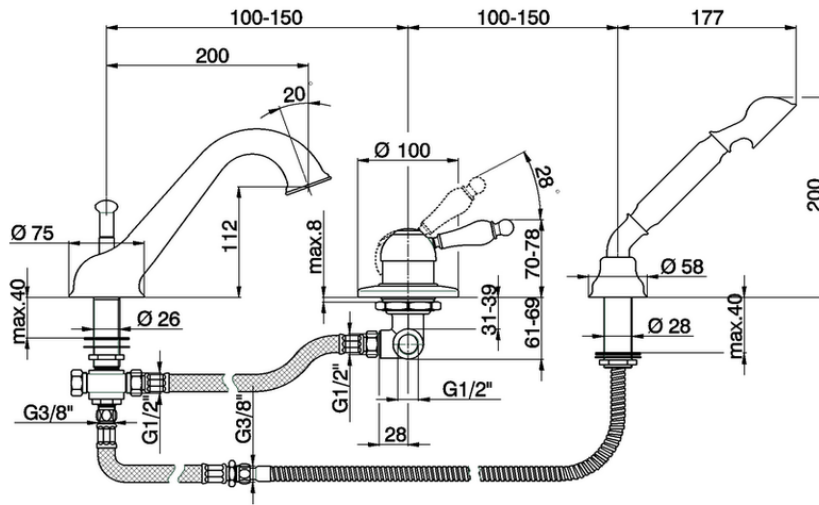

Deck mounted 3-holes single lever bath mixer ARCANA EMPRESS_EM001260

EM001260

<https://en.cisal.it/deck-mounted-3-holes-single-lever-bath-mixer-arcana-empress-em001260>

2026-06-24