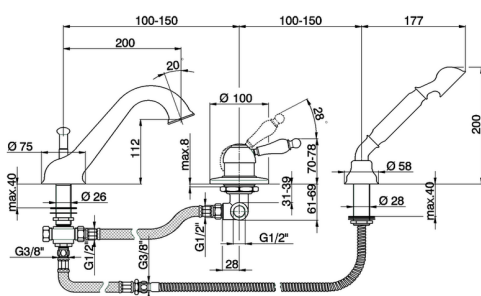

Deck mounted 3-holes single lever bath mixer ARCANA EMPRESS_EM001260

MODEL **EM001260**

Deck mounted 3-holes single lever bath mixer, automatic diverter, Toscana one spray handshower, 175 cm Brass flexible hose

AVAILABLE FINISHINGS

-  **21** 21 Chrome
-  **24** 24 Gold
-  **26** 26 Old Copper
-  **27** 27 Old Bronze
-  **2A** 2A Satin Brushed Nickel
-  **74** 74 Chrome/Gold

CHARACTERISTICS

Cartridge Spare Parts **ZZ92909000**

43 mm Cartridge

Deck mounted 3-holes single lever bath mixer ARCANA EMPRESS_EM001260