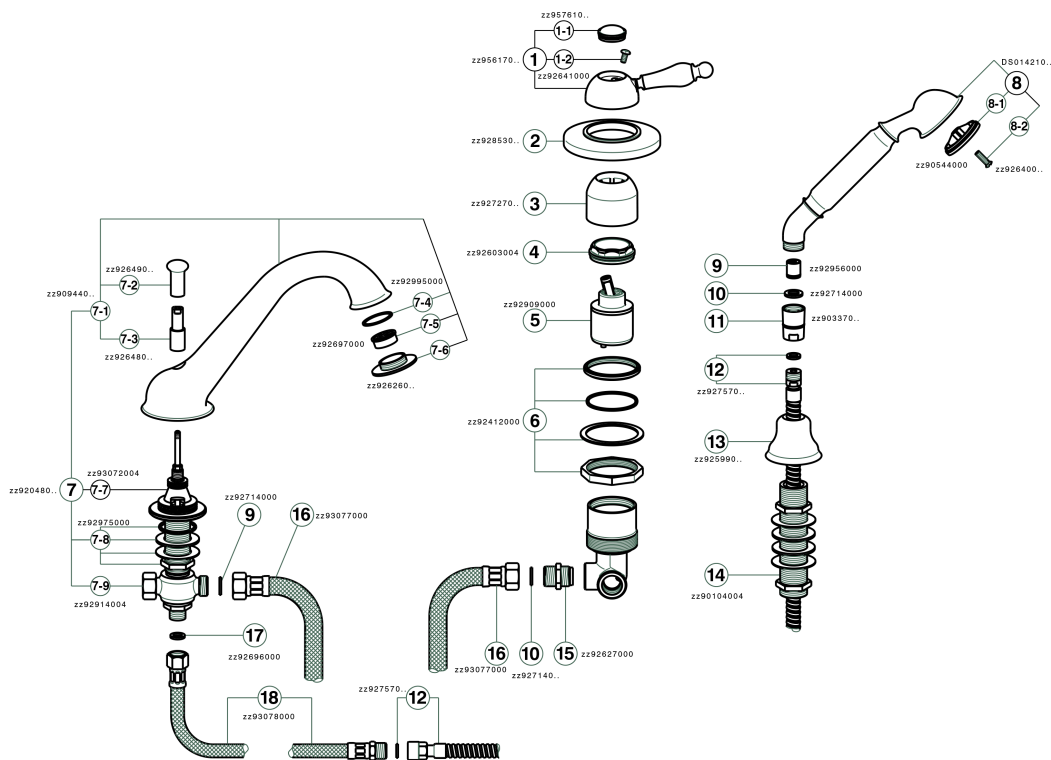

## Deck mounted 3-holes single lever bath mixer ARCANA EMPRESS\_EM001260

EM001260

<https://en.cisal.it/deck-mounted-3-holes-single-lever-bath-mixer-arcana-empress-em001260>

2026-06-05