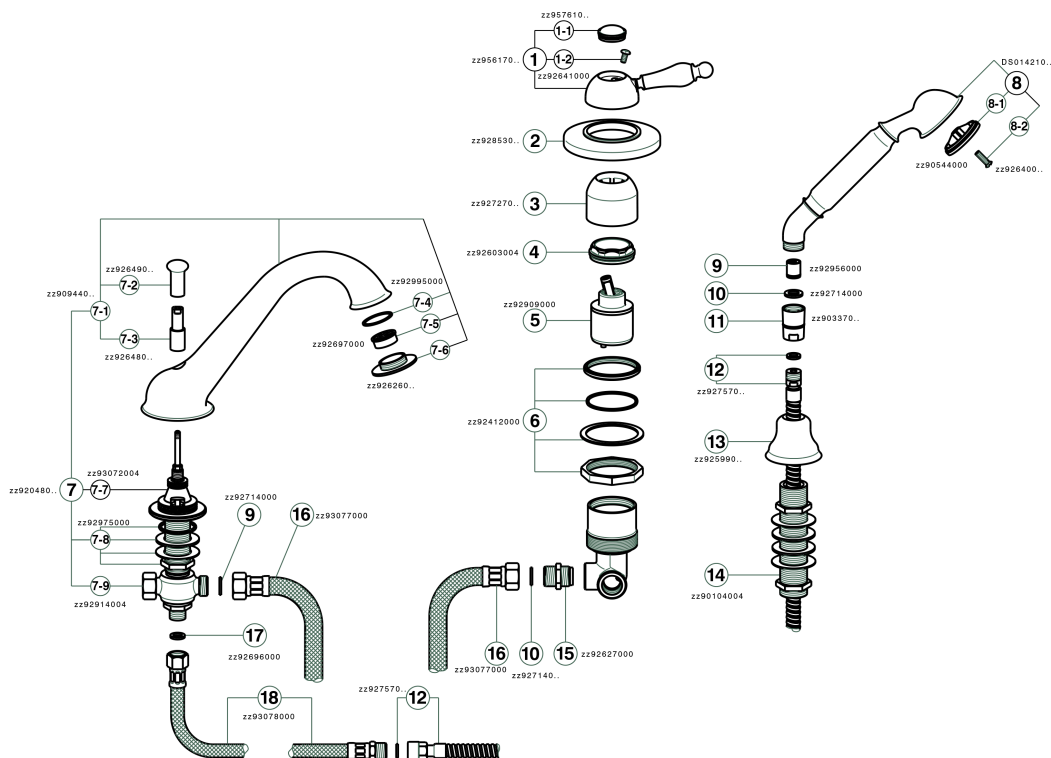

## Deck mounted 3-holes single lever bath mixer ARCANA EMPRESS\_EM001260

EM001260

<https://en.cisal.it/deck-mounted-3-holes-single-lever-bath-mixer-arcana-empress-em001260>

2026-04-26