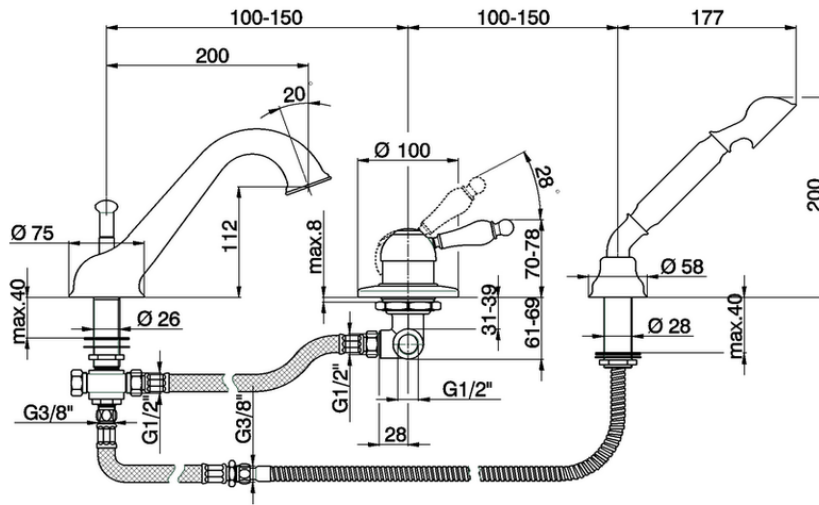

Deck mounted 3-holes single lever bath mixer ARCANA EMPRESS_EM001260

EM001260

<https://en.cisal.it/deck-mounted-3-holes-single-lever-bath-mixer-arcana-empress-em001260>

2026-05-15