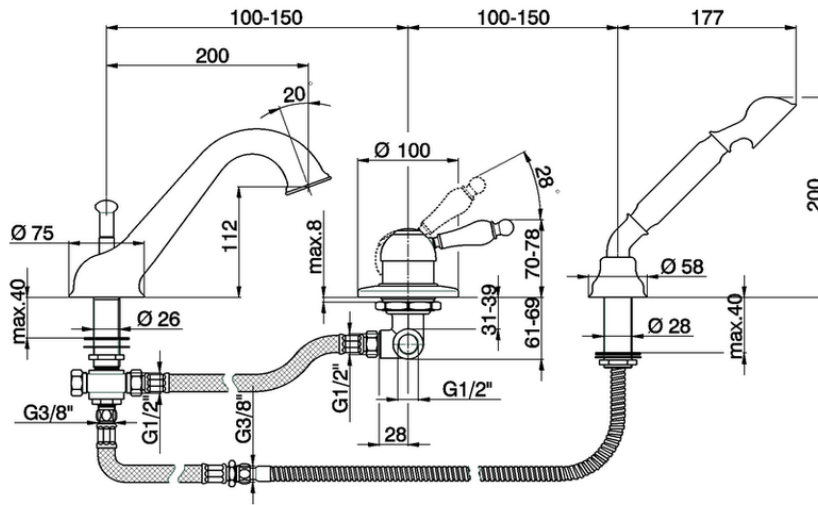

Deck mounted 3-holes single lever bath mixer ARCANA EMPRESS_EM001260

EM001260

<https://en.cisal.it/deck-mounted-3-holes-single-lever-bath-mixer-arcana-empress-em001260>

2026-04-24