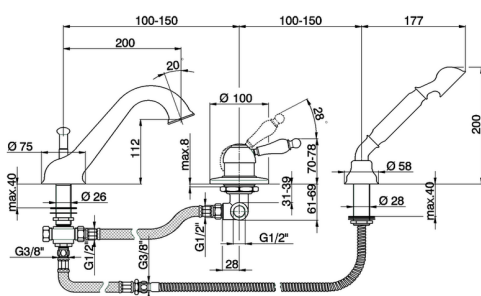

Deck mounted 3-holes single lever bath mixer ARCANA EMPRESS_EM001260

MODEL **EM001260**

Deck mounted 3-holes single lever bath mixer, automatic diverter, Toscana one spray handshower, 175 cm Brass flexible hose

AVAILABLE FINISHINGS

-  **21** 21 Chrome
-  **24** 24 Gold
-  **26** 26 Old Copper
-  **27** 27 Old Bronze
-  **2A** 2A Satin Brushed Nickel
-  **74** 74 Chrome/Gold

CHARACTERISTICS

Cartridge Spare Parts **ZZ92909000**

43 mm Cartridge

Deck mounted 3-holes single lever bath mixer ARCANA EMPRESS_EM001260

EM001260

<https://en.cisal.it/deck-mounted-3-holes-single-lever-bath-mixer-arcana-empress-em001260>

2026-06-05