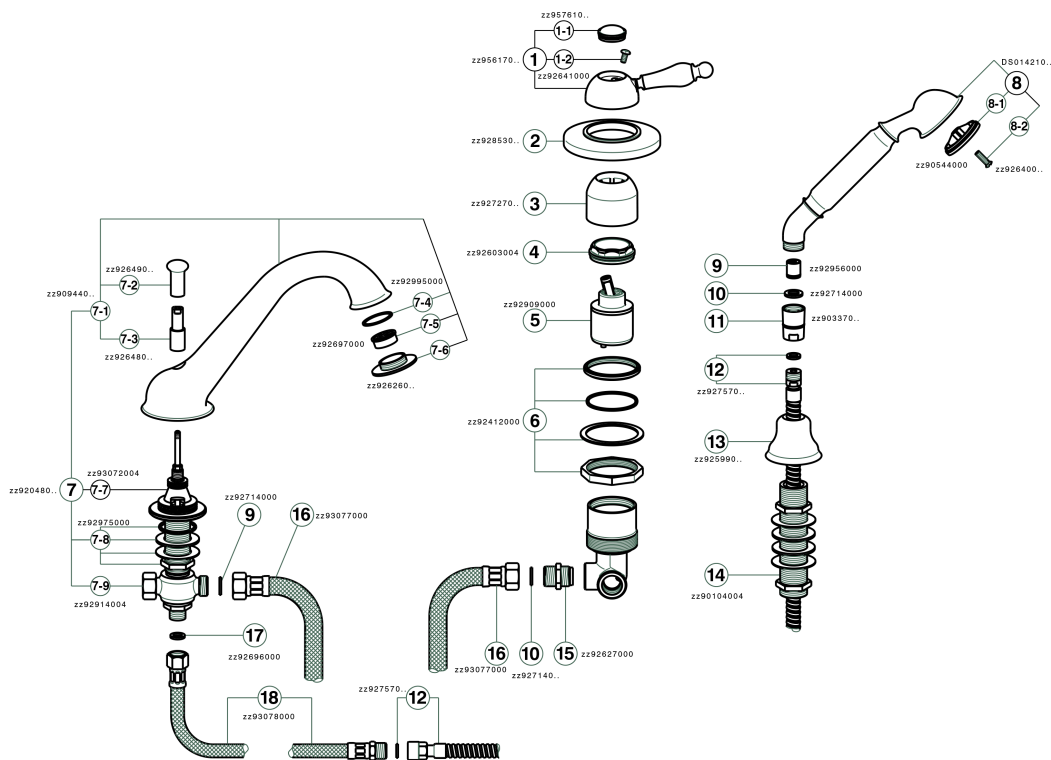

Deck mounted 3-holes single lever bath mixer ARCANA EMPRESS_EM001260

MODEL **EM001260**

Deck mounted 3-holes single lever bath mixer, automatic diverter, Toscana one spray handshower, 175 cm Brass flexible hose

AVAILABLE FINISHINGS

-  **21** 21 Chrome
-  **24** 24 Gold
-  **26** 26 Old Copper
-  **27** 27 Old Bronze
-  **2A** 2A Satin Brushed Nickel
-  **74** 74 Chrome/Gold

CHARACTERISTICS

Cartridge Spare Parts **ZZ92909000**

43 mm Cartridge

Deck mounted 3-holes single lever bath mixer ARCANA EMPRESS_EM001260

EM001260

<https://en.cisal.it/deck-mounted-3-holes-single-lever-bath-mixer-arcana-empress-em001260>

2026-06-05