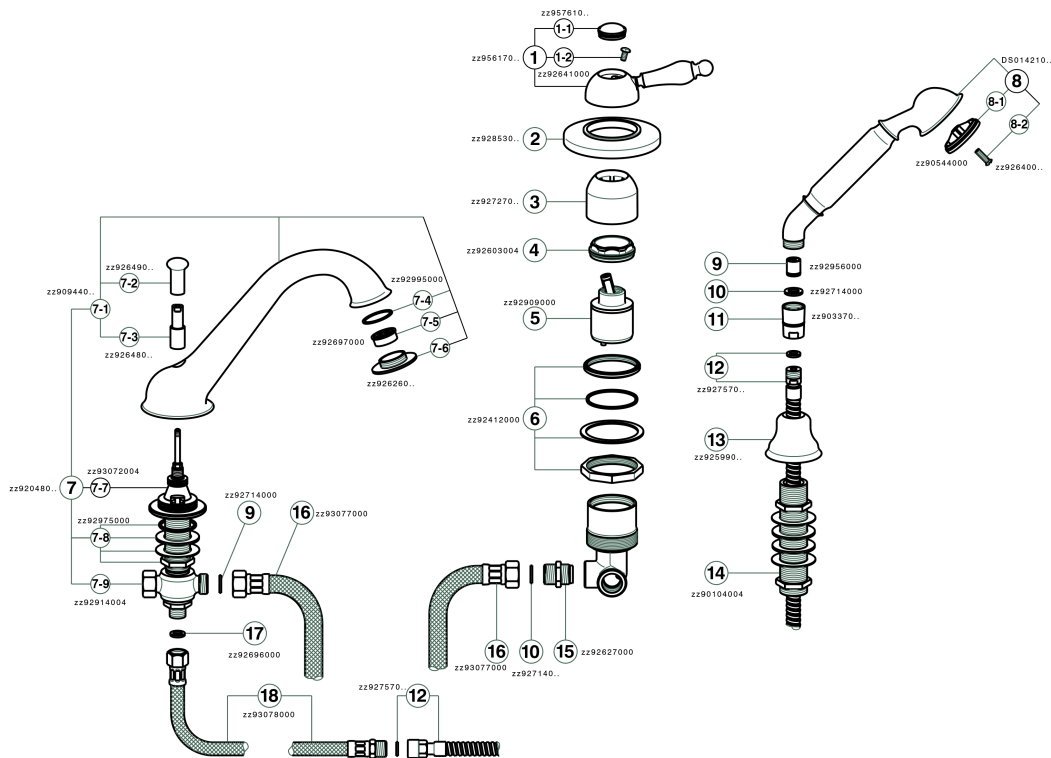

## Deck mounted 3-holes single lever bath mixer ARCANA EMPRESS\_EM001260

EM001260

<https://en.cisal.it/deck-mounted-3-holes-single-lever-bath-mixer-arcana-empress-em001260>

2026-04-25