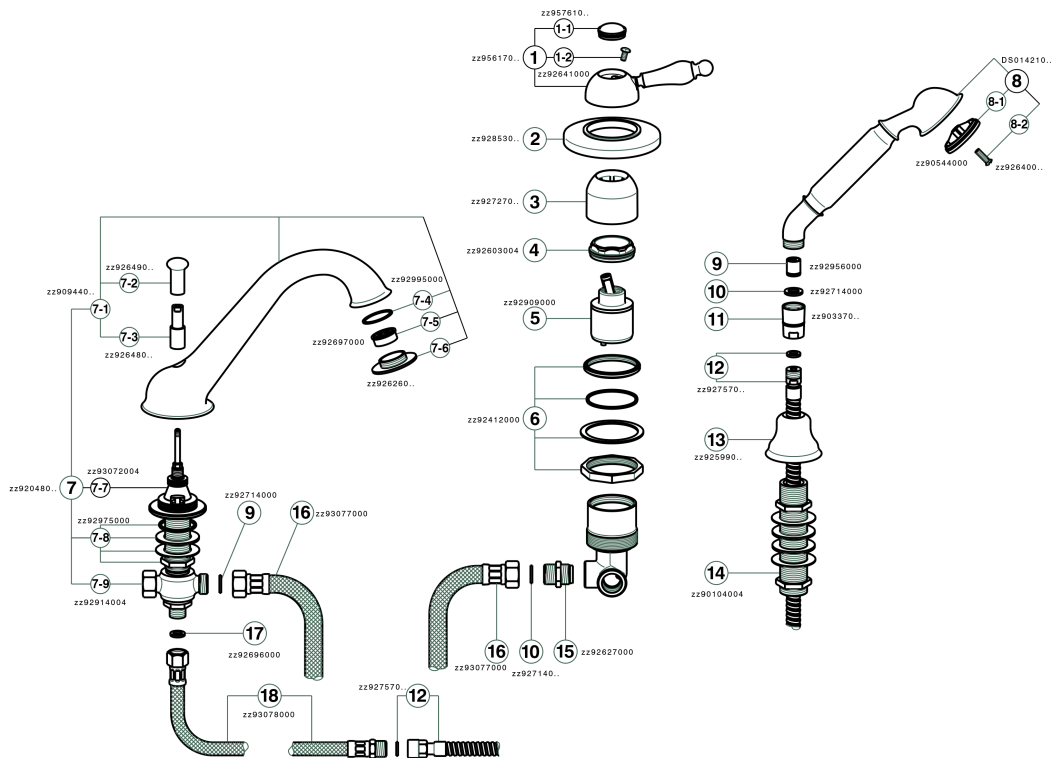

Deck mounted 3-holes single lever bath mixer ARCANA EMPRESS_EM001260

EM001260

<https://en.cisal.it/deck-mounted-3-holes-single-lever-bath-mixer-arcana-empress-em001260>

2026-06-05