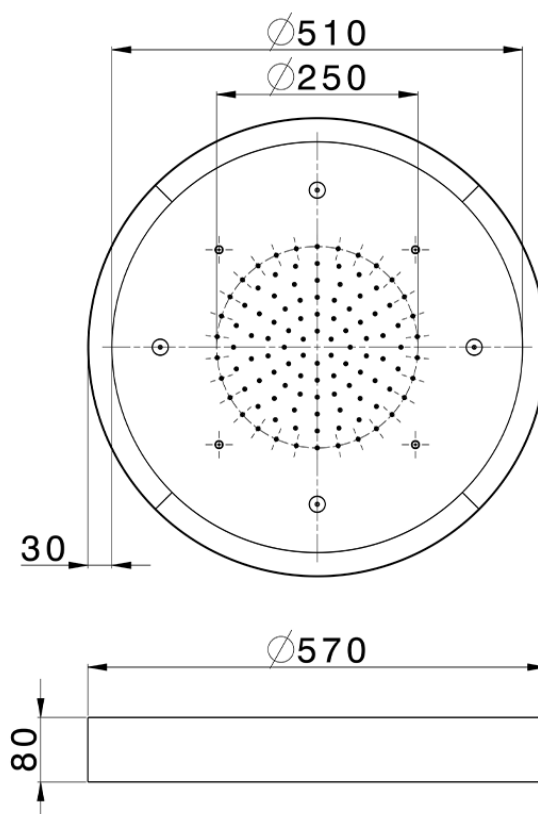

Ø 570 mm Chromotherapy Ceiling showerhead WELLNESS_ZS0C0175

ZS0C0175

<https://en.cisal.it/o-570-mm-chromotherapy-ceiling-showerhead-wellness-zs0c0175>

2026-06-13