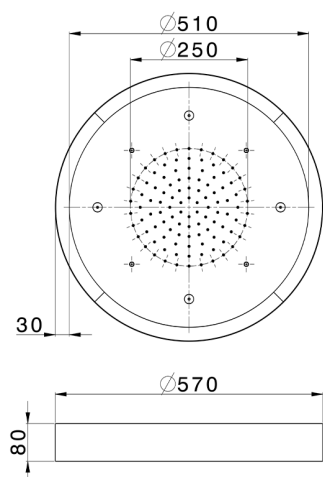

Ø 570 mm Chromotherapy Ceiling showerhead WELLNESS_ZS0C0175

MODEL **ZS0C0175**

Ø 570 mm Chromotherapy Ceiling showerhead, with white cover, rain, spraying and chromotherapy functions, built-in control included, Stainless Steel AISI 304