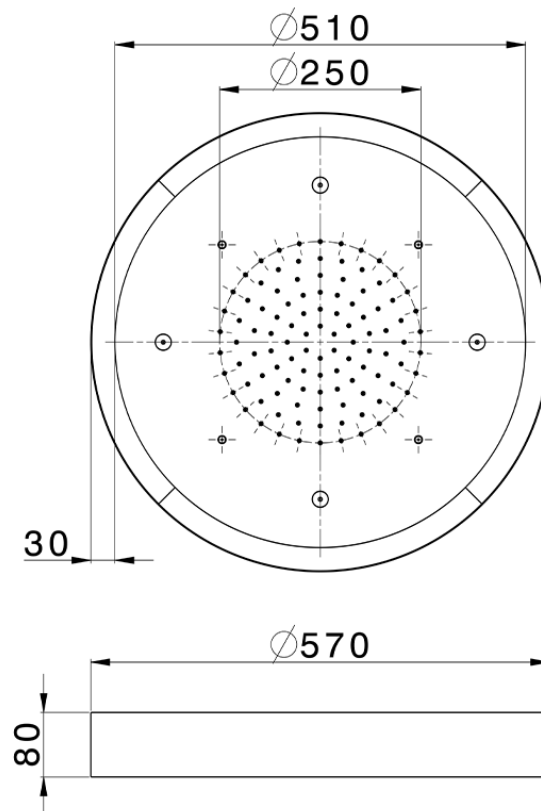

Ø 570 mm Chromotherapy Ceiling showerhead WELLNESS_ZS0C0175

ZS0C0175

<https://en.cisal.it/o-570-mm-chromotherapy-ceiling-showerhead-wellness-zs0c0175>

2026-04-26