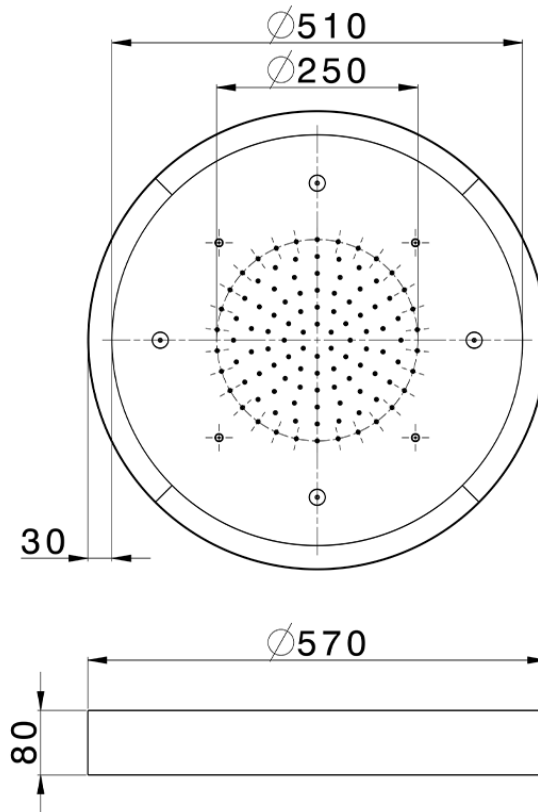

Ø 570 mm Chromotherapy Ceiling showerhead WELLNESS_ZS0C0175

ZS0C0175

<https://en.cisal.it/o-570-mm-chromotherapy-ceiling-showerhead-wellness-zs0c0175>

2026-04-06