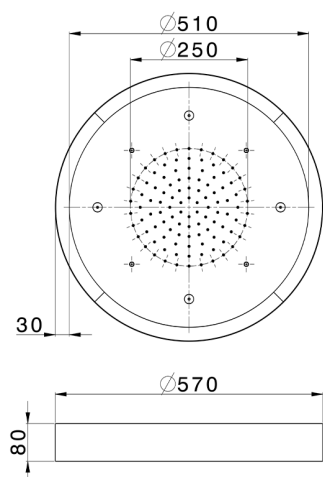

## Ø 570 mm Chromotherapy Ceiling showerhead WELLNESS\_ZS0C0175

MODEL **ZS0C0175**

Ø 570 mm Chromotherapy Ceiling showerhead, with white cover, rain, spraying and chromotherapy functions, built-in control included, Stainless Steel AISI 304