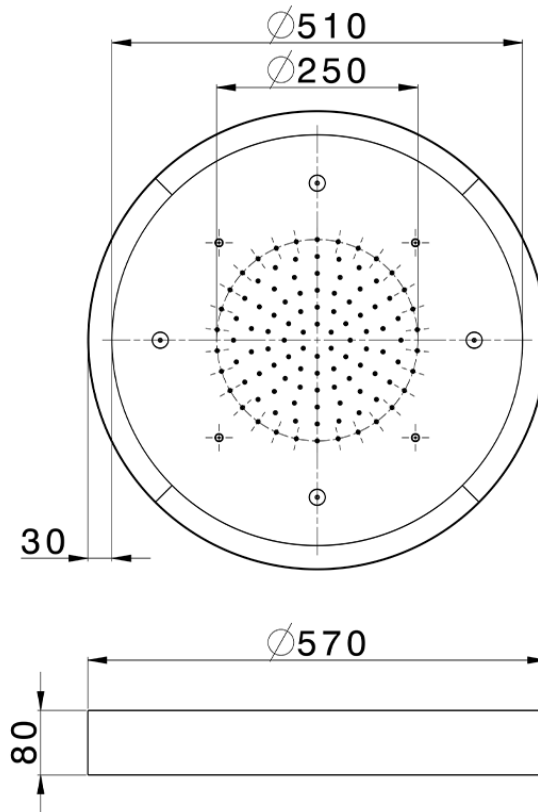

## Ø 570 mm Chromotherapy Ceiling showerhead WELLNESS\_ZS0C0175

ZS0C0175

<https://en.cisal.it/o-570-mm-chromotherapy-ceiling-showerhead-wellness-zs0c0175>

2026-04-08