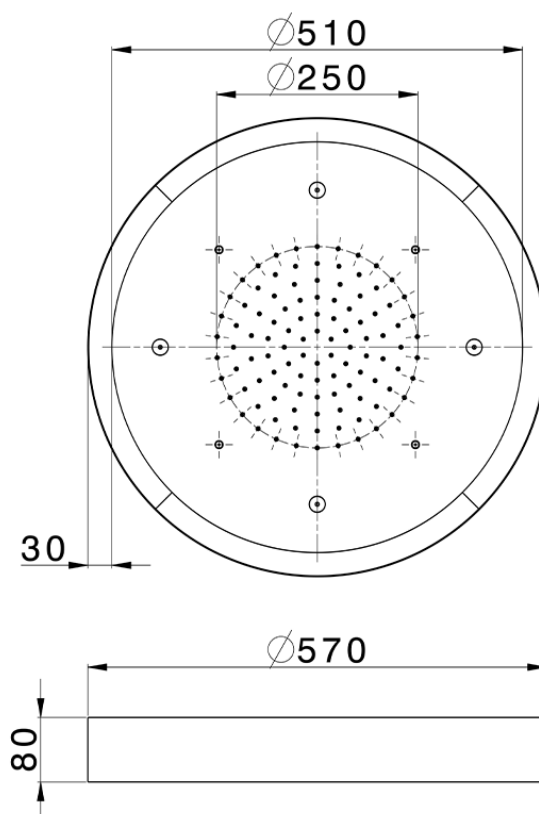

Ø 570 mm Chromotherapy Ceiling showerhead WELLNESS_ZS0C0175

ZS0C0175

<https://en.cisal.it/o-570-mm-chromotherapy-ceiling-showerhead-wellness-zs0c0175>

2026-06-14